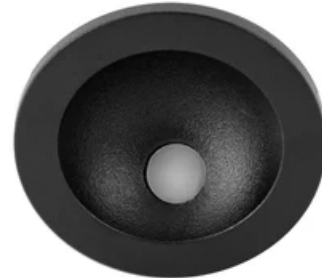

## Cora Step Light

by Arcolight

The Cora Step Light is a minimalist, low-profile step light suited to exterior stair, path and landscape applications. Equipped with a 2W LED delivering 90lm at 3000K with a 50-degree beam and 90 colour rendering. Rated IP65 for exterior use, with an optional recessed sleeve included for flush installation. 24V DC driver sold separately. Available in textured black or white finish. The Cora Step Light is part of the Arcolight collection of premium architectural lighting, curated by Studio Italia.