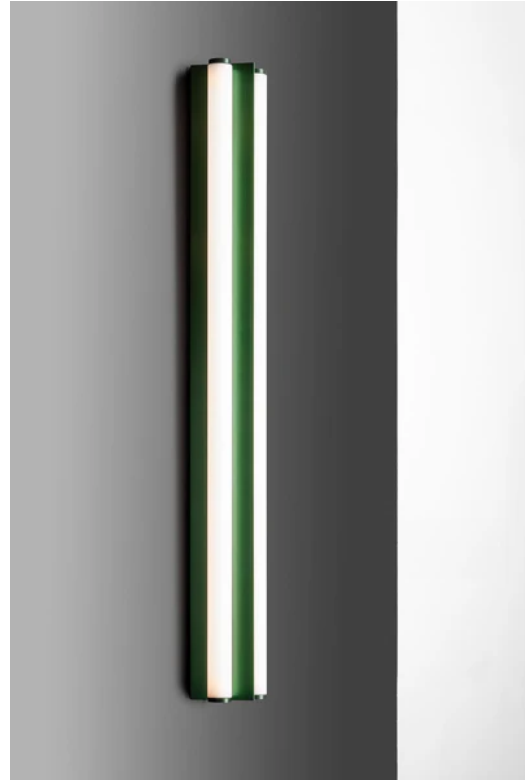

Dreispitz Wall / Ceiling

by Herzog & de Meuron

Designed by Herzog & de Meuron for Artemide, the Dreispitz Wall/Ceiling luminaire brings the same double-emission geometry to surface-mounted applications, fixing directly to a wall or ceiling. A triangular central core houses the electronics, with tubular diffusers mounted to its flat sides for soft, uniform light distribution. Its modular design allows it to be combined with other Dreispitz elements to form larger compositions, suiting office, hospitality, and common-area applications. Constructed from partially recycled, easily dismantled materials, Dreispitz offers a strong energy balance through efficient, dynamic emission management via the Artemide App. Available in black, green, or silver finishes, in 90cm and 120cm lengths. Part of the Artemide Architectural Indoor collection.

Designer	Herzog & de Meuron
Supplier	Artemide
Country	Italy
SKU	ART PL/DREISPITZ
Warranty	2yr commercial / 3yr residential
Size Options	120, 90
Finish Options	Black, Green, Silver

Product Dimensions