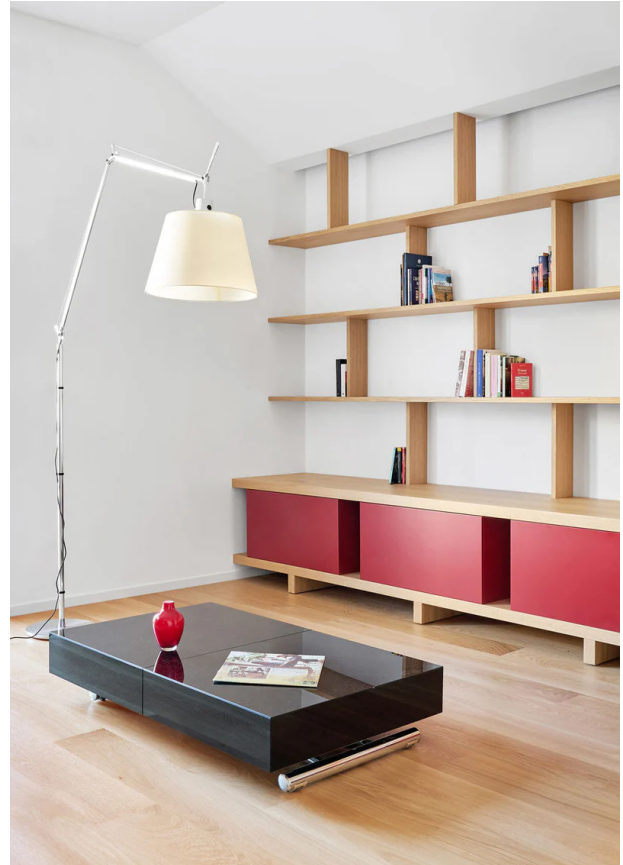

## Tolomeo Mega LED Floor Lamp

by Michele de Lucchi

A timeless icon of Italian design, the Tolomeo Mega LED Floor Lamp by Artemide was originally conceived by Michele De Lucchi and Giancarlo Fassina in 1987. Celebrated for its perfect balance of minimalist aesthetics and exceptional functionality, the Tolomeo's articulated aluminium arm uses an innovative spring mechanism to allow effortless adjustment in height and direction. The Mega version replaces the classic aluminium head with a generous fabric diffuser that casts a soft, ambient glow - available in parchment, grey satin, or black fabric, and offered in three shade sizes to suit the scale of any space. The structure is available in polished aluminium or black. This LED variant delivers the same iconic form with modern energy efficiency. Equally at home in expansive residential living rooms, hospitality venues, or commercial interiors, the Tolomeo Mega LED is part of one of the world's most awarded lighting collections. Made in Italy by Artemide.

<b>Designer</b>	Michele de Lucchi
<b>Supplier</b>	Artemide
<b>Country</b>	Italy
<b>SKU</b>	ART PT/TOLOMEO MEGA/LED
<b>Warranty</b>	12 months
<b>Shade Options</b>	32cm / Black, 32cm / Grey Silk, 32cm / Parchment, 36cm / Black, 36cm / Grey Silk, 36cm / Parchment, 42cm / Black, 42cm / Grey Silk, 42cm / Parchment
<b>Body Finish Options</b>	Aluminium, Black
<b>Version Options</b>	2700K / Dimmer on body, 2700K / Dimmer on head, 3000K / Dimmer on body, 3000K / Dimmer on head