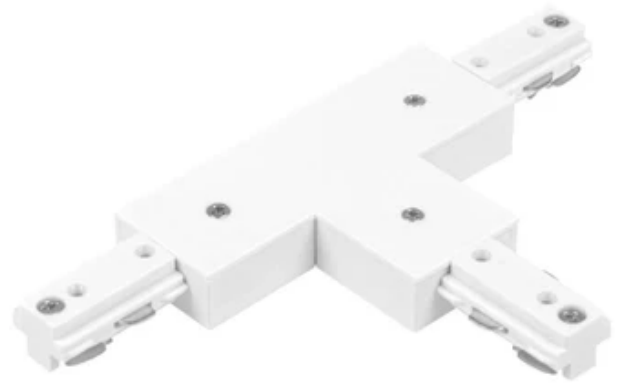

## 1C "T" Connector - Arcolight Track Accessory

by Arcolight

The Arcolight 1C "T" Connector is a three-way connector for the Arcolight Single Circuit Track system, enabling branching track configurations. Available in textured black or textured white finish. Part of the Arcolight collection curated by Studio Italia.

<b>Designer</b>	Arcolight
<b>Supplier</b>	Arcolight
<b>Country</b>	China
<b>SKU</b>	ARCO TRACK/1C/T-CONNECT
<b>Warranty</b>	2yr commercial / 3yr residential
<b>Finish Options</b>	Black, White

Product Dimensions