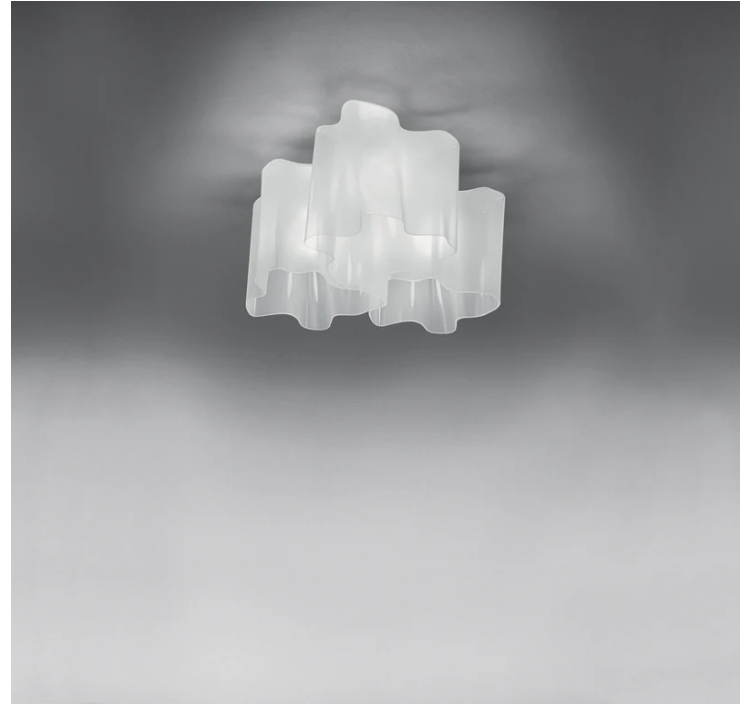

## Logico 3 Ceiling Light

by Michele De Lucchi, Gerhard Reichert

The Artemide Logico Triple Nested Ceiling Light features handblown Venetian glass diffusers in a distinctive organic shape. Designed by Michele De Lucchi and Gerhard Reichert this ceiling-mounted luminaire showcases three artfully arranged glass shades that create beautifully diffused ambient lighting. The refined satin-finished blown glass maintains its elegant appearance both when illuminated and off. The die-cast aluminium frame with matte grey finish provides robust support for the modular configuration. Perfect for dining rooms living spaces and commercial interiors where architectural statement lighting is desired.

**Designer** Michele De Lucchi, Gerhard Reichert

**Supplier** Artemide

**Country** Italy

**SKU** ART LOGICO CEILING 3X120

**Warranty** 12 months

**Finish Options** Fume, Silk

**Size Options** Micro, Mini, Standard