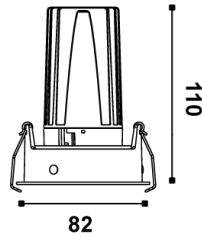

Darc 80 Deep Downlight

by Arcolight

The Arcolight Darc 80 Deep is a compact recessed downlight with a deep fascia profile. Equipped with an 11W LED delivering up to 854 lumens with exceptional 97 colour rendering index and SDCM less than 2 for outstanding colour consistency. Available in 15-degree 24-degree 36-degree and 50-degree beam angles to suit a range of applications. Rated IP54 and IC-4 with UGR less than 16 for superior glare control. DALI or phase cut flicker free dimming options available. Offered with black or white spring trim and black or white deep fascia combinations. The Darc 80 Deep Downlight is part of the Arcolight collection showcasing premium architectural lighting curated by Studio Italia.

Product Dimensions

Spring Trim

Plaster Trim