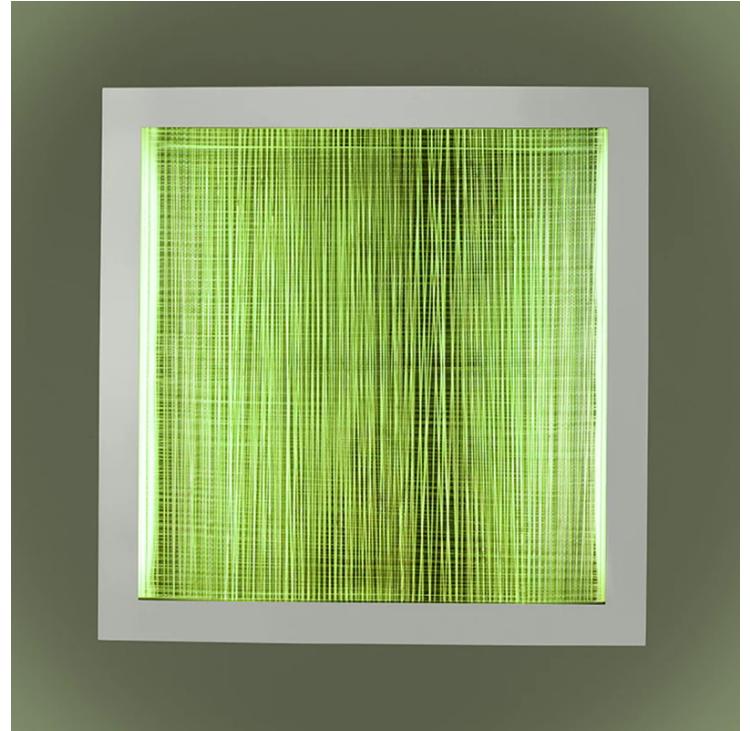

Altrove Wall Ceiling Frame

by Carlotta de Bevilacqua

A frame creates a volume of coloured light which interacts with the mirror surface on the bottom and with the incisions on the transparent front surface which extract the light. In a game of re- flections, the space is no longer one, instead becoming multiple or simply other, an illusory perception of reality that takes you to a new place, altrove (literally, elsewhere).

Designer	Carlotta de Bevilacqua
Supplier	Artemide
Country	Italy
SKU	ART PL/ALTROVE
Warranty	2yr commercial / 3yr residential
Size Options	1000mm, 600mm

Product Dimensions