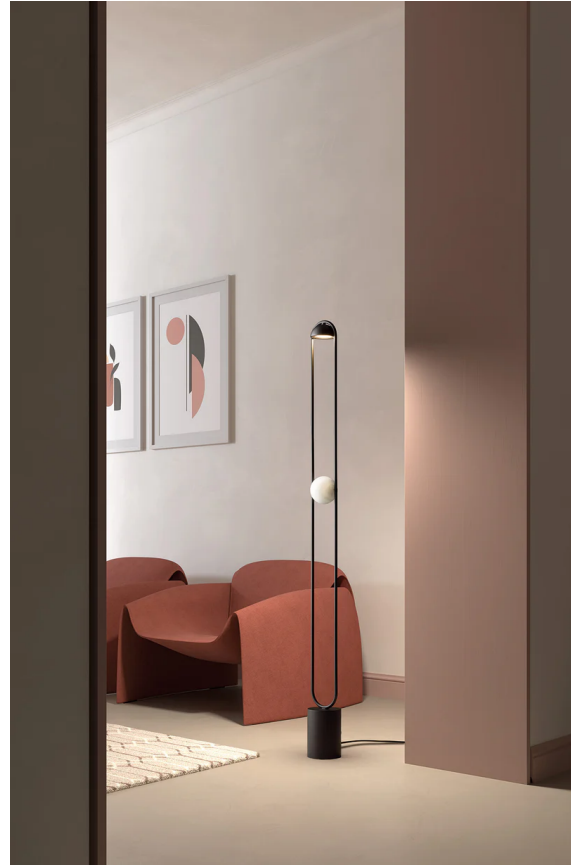

Luppiter Floor Lamp

by Marco Zito

Designed by Marco Zito, Luppiter is a modular synthesis of geometric elements, materials and finishes. Floor lamp composed of a metal frame with shade or sphere in metal or alabaster. Elements finished in painted matt black and brushed gold. LED source.

Designer	Marco Zito
Supplier	Masiero
Country	Italy
SKU	MAS PT/LUPPITER
Warranty	2yr commercial / 3yr residential
Version Options	Alabaster Sphere, Brushed Gold Shade, Brushed Gold Sphere

Product Dimensions