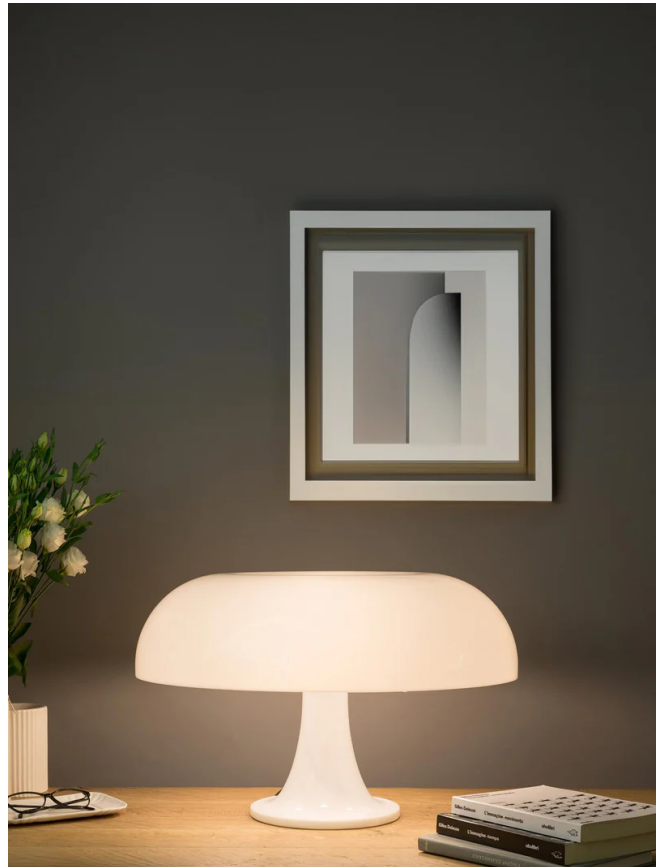

## Nesso Table Lamp

by Giancarlo Mattioli

Designed in the 1960s by Giancarlo Mattioli and Gruppo Architetti Urbanisti Citta Nuova, the Nesso Table Lamp captures the spirit of a decade that embraced new materials and redefined the domestic landscape. First released in 1967, Nesso was a pioneering use of ABS thermoplastic injection molding in lighting design. Inspired by the mushroom, its form conceals and diffuses the light source, delivering ambient illumination suitable for offices, lobbies, and residential settings. Nesso is featured in the permanent collections of The Metropolitan Museum of Art and MoMA. Available in orange and white.

**Designer** Giancarlo Mattioli

**Supplier** Artemide

**Country** Italy

**SKU** ART LT/NESSO

**Warranty** 12 months

**Finish Options** Orange, White