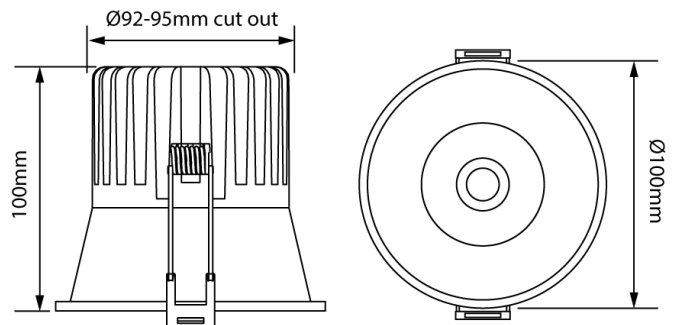

## Ratio 100 Downlight

by Arco

The Arco Ratio 100 is a high-performing and cost-effective downlight. Equipped with a 13W LED with 90+ colour rendering and 60-degree reflector, Ratio 100 is ideal for general lighting needs in commercial and residential projects. Rated IP44 and IC-4. Available in textured black or white finish with Phase Cut or Dali dimming. The Ratio 100 Downlight is part of the Arco collection, showcasing premium architectural lighting curated by Studio Italia.

Product Dimensions

<b>Designer</b>	Arco
<b>Supplier</b>	Studio Italia
<b>Country</b>	China
<b>SKU</b>	ARCO RATIO/100
<b>Warranty</b>	2yr commercial / 3yr residential
<b>Finish Options</b>	Textured Black, Textured White
<b>Version Options</b>	Dali, Push-dimming, Phase Cut dimming