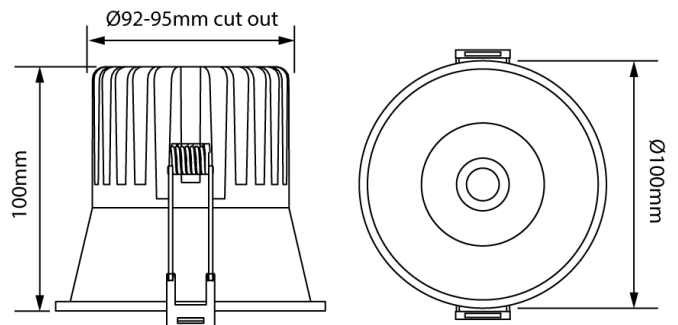

Ratio 100 Downlight

by Arcolight

The Arcolight Ratio 100 is a high-performing and cost-effective LED downlight. Offering CRI 90+, SDCM<2, and available in 2700K or 3000K colour temperatures. Rated IC-4 and IP44, the Ratio is suited to a broad range of commercial and residential applications including wet areas. Each variant is supplied with 300mA phase cut flicker free dimmable drivers, with optional Dali drivers available - finished in textured black or white. The Arcolight Ratio Downlight is part of the Arcolight collection, showcasing premium architectural lighting curated by Studio Italia.

Product Dimensions

Designer	Arcolight
Supplier	Arcolight
Country	China
SKU	ARCO RATIO/100
Warranty	2yr commercial / 3yr residential
Finish Options	Textured Black, Textured White
Version Options	2700K - 60d - Dali, Push-dimming, 2700K - 60d - Phase Cut dimming, 3000K - 60d - Dali, Push-dimming, 3000K - 60d - Phase Cut dimming