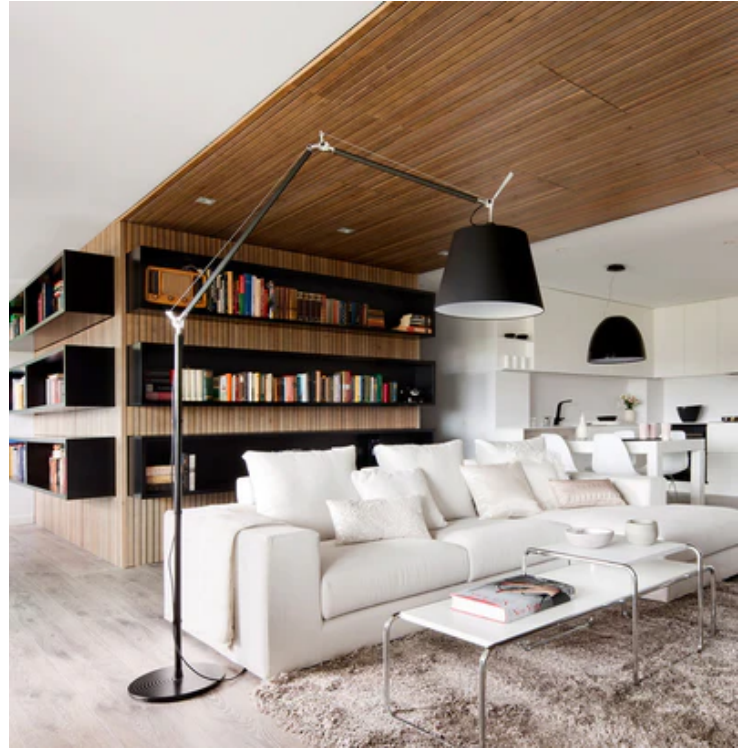

Tolomeo Mega Floor Lamp

by Michele de Lucchi

A timeless icon of Italian design, the Tolomeo Mega Floor Lamp by Artemide was originally conceived by Michele De Lucchi and Giancarlo Fassina in 1987. Celebrated for its perfect balance of minimalist aesthetics and exceptional functionality, the Tolomeo's articulated aluminium arm uses an innovative spring mechanism to allow effortless adjustment in height and direction. The Mega version replaces the classic aluminium head with a generous fabric diffuser that casts a soft, ambient glow - available in parchment, grey satin, or black fabric, and offered in three shade sizes to suit the scale of any space. The structure is available in polished aluminium or black. A dimmer or ON/OFF switch allows for tailored illumination. Equally at home in expansive residential living rooms, hospitality venues, or commercial interiors, the Tolomeo Mega is part of one of the world's most awarded lighting collections. Made in Italy by Artemide.

Designer	Michele de Lucchi
Supplier	Artemide
Country	Italy
SKU	ART PT/TOLOMEO MEGA
Warranty	12 months
Shade Options	32cm / Black, 32cm / Grey Silk, 32cm / Parchment, 36cm / Black, 36cm / Grey Silk, 36cm / Parchment, 42cm / Black, 42cm / Grey Silk, 42cm / Parchment
Body Finish Options	Aluminium, Black
Version Options	Dimmer, On/Off