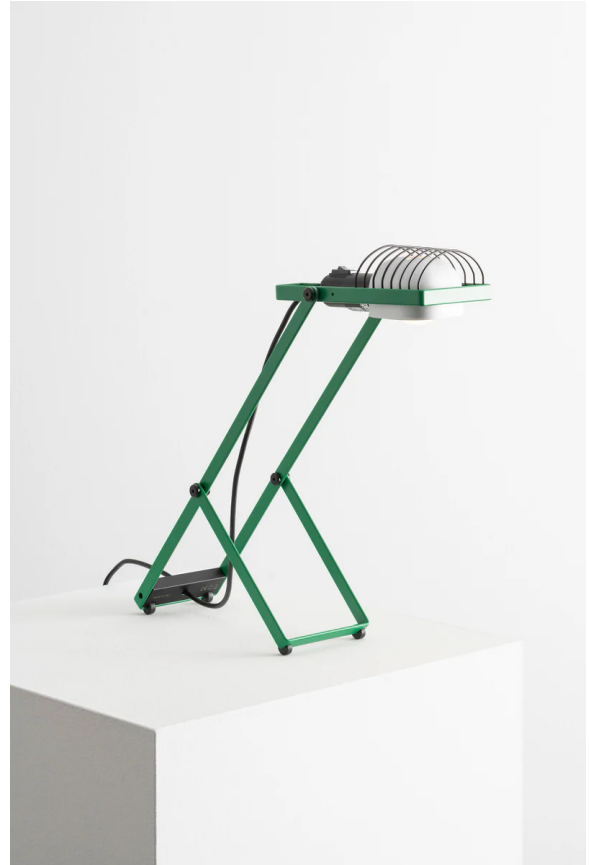

Sintesi Table Lamp

by Ernesto Gismondi

Introduced in 1975, the Sintesi Table Lamp holds a unique place in Artemide's history as the first lamp signed by the company's founder, Ernesto Gismondi. Conceived as an intelligent system, Sintesi is built around a minimal set of shared metal components — two C-shaped profiles of differing lengths form a Y-shaped support that allows the lamp to tilt through a simple opening and closing motion. The result is a highly adjustable form that feels both purposeful and unassuming. An E27 socket ensures long-term adaptability, while a reflector and protective grid complete the functional frame. Sintesi folds compactly for packaging, a detail that speaks to Gismondi's characteristic blend of technical precision and production efficiency. Now reissued, the Sintesi Table Lamp remains as considered today as it was at its introduction. Made in Italy by Artemide.

Designer	Ernesto Gismondi
Supplier	Artemide
Country	Italy
SKU	ART LT/SINTESI
Finish Options	Blue, Green, Red, White

Product Dimensions