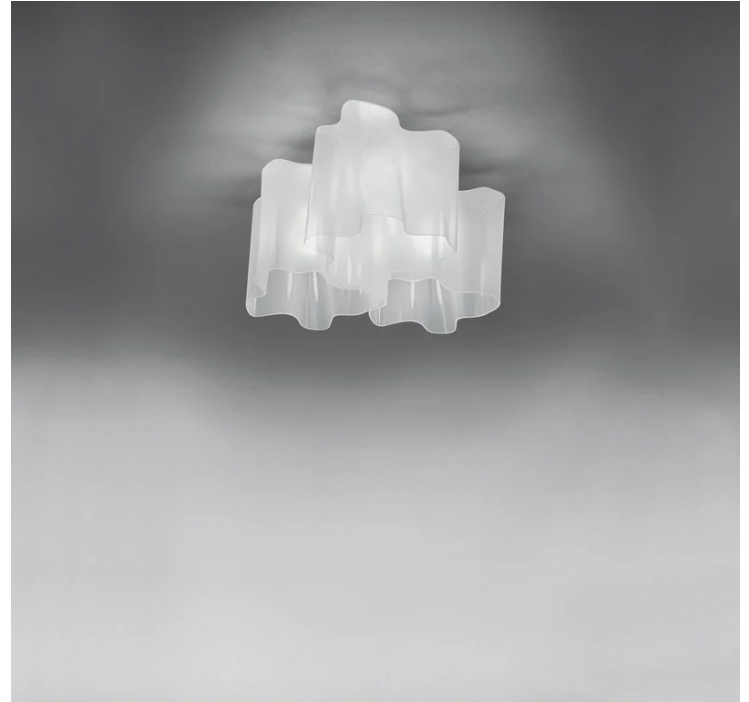

Logico 3 Ceiling Light

by Michele De Lucchi, Gerhard Reichert

The Artemide Logico Triple Nested Ceiling Light features handblown Venetian glass diffusers in a distinctive organic shape. Designed by Michele De Lucchi and Gerhard Reichert this ceiling-mounted luminaire showcases three artfully arranged glass shades that create beautifully diffused ambient lighting. The refined satin-finished blown glass maintains its elegant appearance both when illuminated and off. The die-cast aluminium frame with matte grey finish provides robust support for the modular configuration. Perfect for dining rooms living spaces and commercial interiors where architectural statement lighting is desired.

Designer	Michele De Lucchi, Gerhard Reichert
Supplier	Artemide
Country	Italy
SKU	ART LOGICO CEILING 3X120
Warranty	12 months
Finish Options	Fume, Silk
Size Options	Micro, Mini, Standard

Product Dimensions