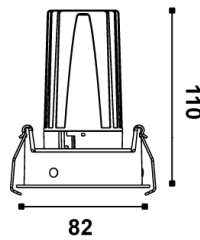

Darc 80 Deep Downlight

by Arcolight

The Arcolight Darc 80 Deep is a compact recessed downlight with a deep fascia profile. Equipped with an 11W LED delivering up to 854 lumens with exceptional 97 colour rendering index and SDCM less than 2 for outstanding colour consistency. Available in 15-degree 24-degree 36-degree and 50-degree beam angles to suit a range of applications. Rated IP54 and IC-4 with UGR less than 16 for superior glare control. DALI or phase cut flicker free dimming options available. Offered with black or white spring trim and black or white deep fascia combinations. The Darc 80 Deep Downlight is part of the Arcolight collection showcasing premium architectural lighting curated by Studio Italia.

Product Dimensions

Spring Trim

Plaster Trim