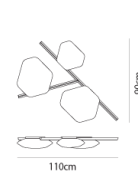

## Modulor Frame Ceiling Wall Light

by Pio and Tito Toso

The Modulor collection, designed by architects Pio and Tito Toso, offers a modular lighting solution made from blown glass that is perfect for both large and small spaces. Its unique hexagonal shape can be mounted individually or combined with other elements to create custom compositions, either on walls or suspended. The thin glass, crafted by Vetreria Vistosi's master glassblowers, gives Modulor a modern yet versatile aesthetic suitable for classic environments. With integrated LED technology, the lamps provide uniform, diffuse, and glare-free lighting.

### Product Dimensions

**MODULOR PP 1**

**MODULOR PP 2**

**MODULOR PP 3**