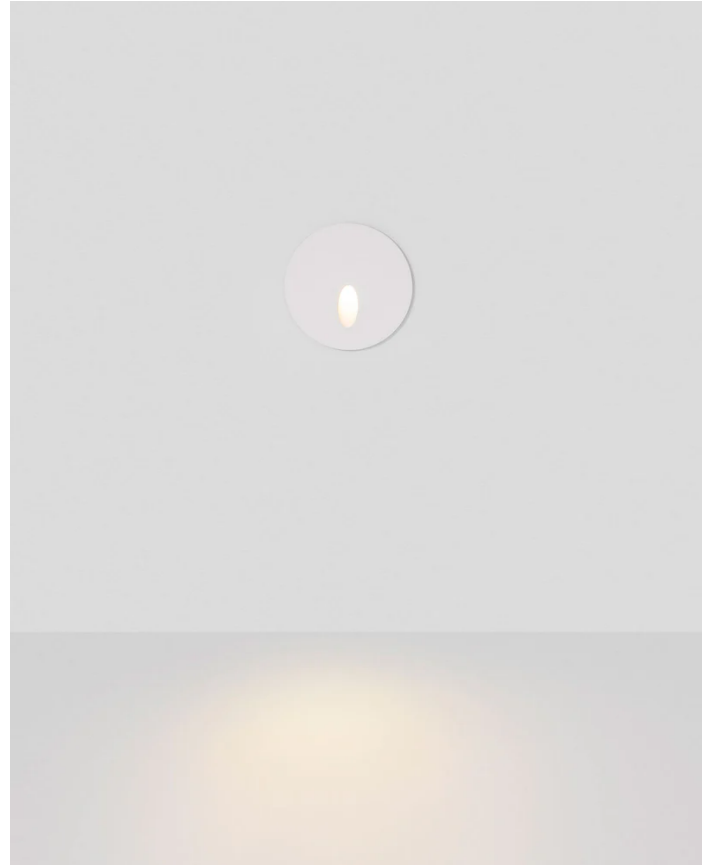

Rise Step Light

by Arcolight

The Rise Step Light exemplifies bold design and technical innovation. Rated IP65 for exterior applications and equipped with a dimmable 3W LED. Minimalist contemporary design available in textured black or white finish in round and square with two fascia options. Rise Step Light is part of the Arcolight collection of premium architectural lighting. Curated by Studio Italia.