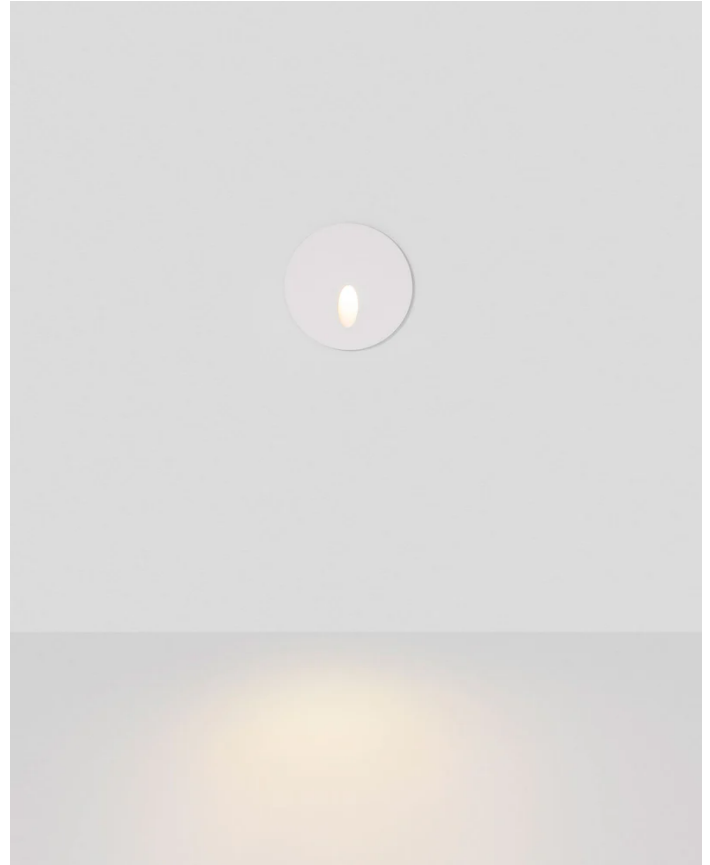

Rise Step Light

by ARCO

The Rise Step Light exemplifies bold design and technical innovation. Rated IP65 for exterior applications and equipped with a dimmable 3W LED. Minimalist contemporary design available in textured black or white finish in round and square with two fascia options. Rise Step Light is part of the Arco collection of premium architectural lighting. Curated by Studio Italia.