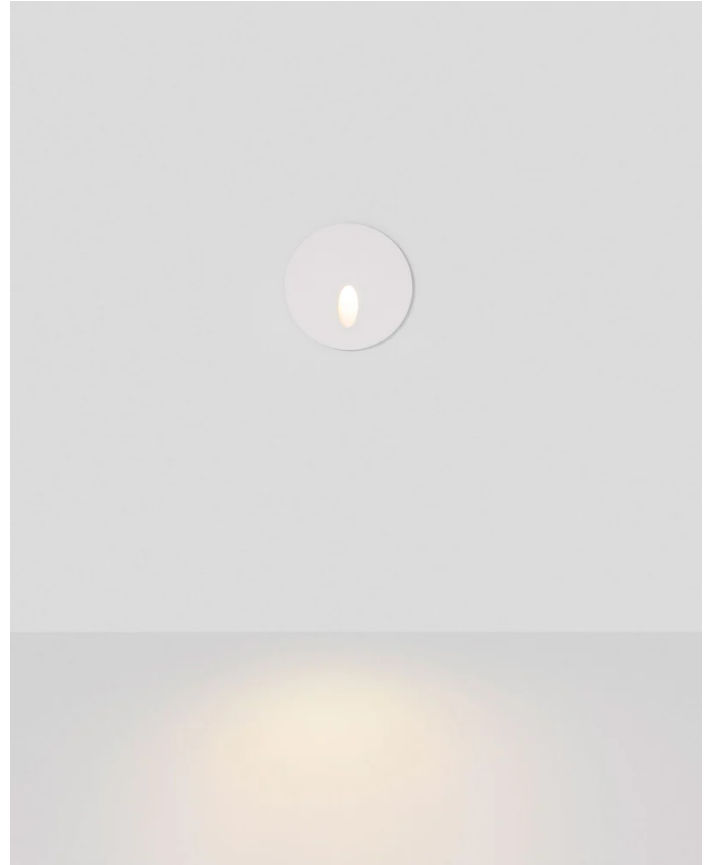

## Rise Step Light

by ARCO

The Rise Step Light exemplifies bold design and technical innovation. Rated IP65 for exterior applications and equipped with a dimmable 3W LED. Minimalist contemporary design available in textured black or white finish in round and square with two fascia options. Rise Step Light is part of the Arco collection of premium architectural lighting. Curated by Studio Italia.