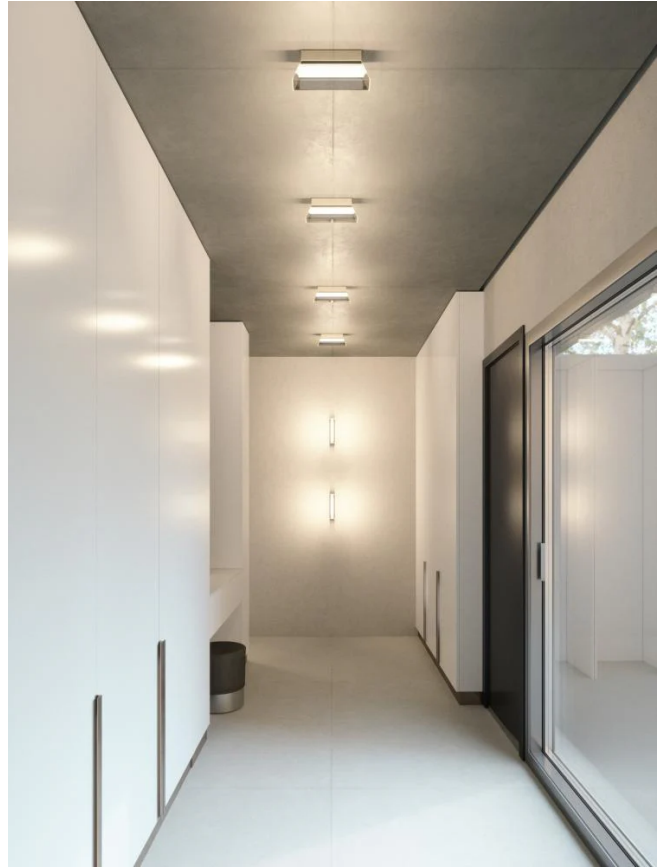

## Regula Ceiling Light

by Alberto Manzoni

Elegant, minimal, and powerful—these words describe the new Regula collection. Each ceiling light uses a square-section borosilicate glass tube, showcasing LEDs crafted in Italy for this specific line. A magnet allows easy removal of the glass for cleaning. Regula simplifies design, removing excess to highlight essential elegance. Available in a variety of finish options.