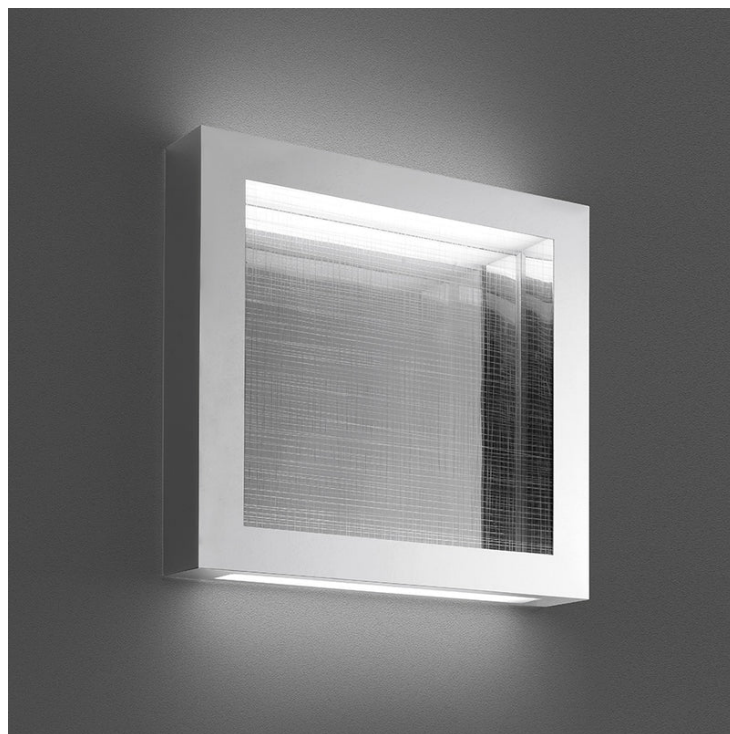

## Altrove Wall Ceiling Frame

by Carlotta de Bevilacqua

A frame creates a volume of coloured light which interacts with the mirror surface on the bottom and with the incisions on the transparent front surface which extract the light. In a game of re- flections, the space is no longer one, instead becoming multiple or simply other, an illusory perception of reality that takes you to a new place, altrove (literally, elsewhere).