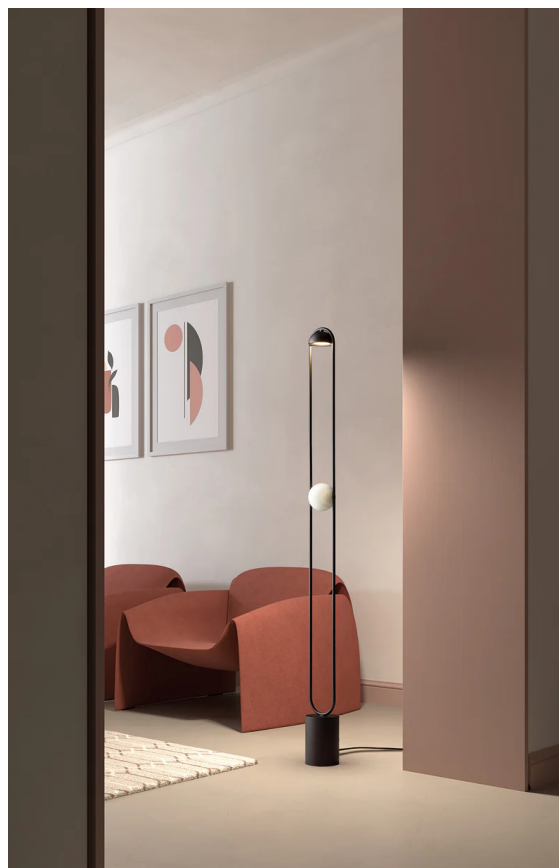

Luppiter Floor Lamp

by Marco Zito

Designed by Marco Zito, Luppiter is a modular synthesis of geometric elements, materials and finishes. Floor lamp composed of a metal frame with shade or sphere in metal or alabaster. Elements finished in painted matt black and brushed gold. LED source.

Designer	Marco Zito
Supplier	Masiero
Country	Italy
SKU	MAS PT/LUPPITER
Warranty	2yr commercial / 3yr residential
Version Options	Alabaster Sphere, Brushed Gold Shade, Brushed Gold Sphere

Product Dimensions