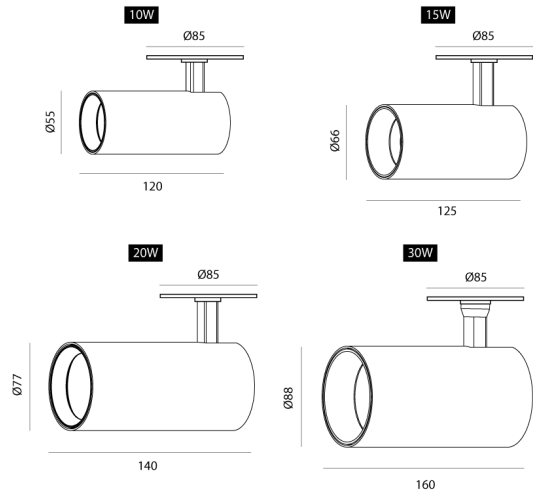

## Rogue Recessed Spot Light

by Arcolight

The Arcolight Rogue Recessed Spot Light is a versatile solution designed for both commercial and residential spaces. Offered in four sizes and four beam angles ensuring adaptability to various applications. Available in textured black or white finish with matte black or matte white trim. This recessed version includes 3 pin flex and plug. The Rogue Spot Light is a key feature of the Arcolight collection, showcasing premium architectural lighting curated by Studio Italia.

<b>Designer</b>	Arcolight
<b>Supplier</b>	Studio Italia
<b>Country</b>	China
<b>SKU</b>	ARCO ROGUE/REC
<b>Warranty</b>	2yr commercial / 3yr residential
<b>Size Options</b>	10W, 15W, 20W, 30W
<b>Finish Options</b>	Black, Black/White Trim, White, White/Black Trim
<b>Version Options</b>	15 Degree Lens, 24 Degree Lens, 36 Degree Lens, 50 Degree Lens

### Product Dimensions

Cut Out: Ø60-75mm