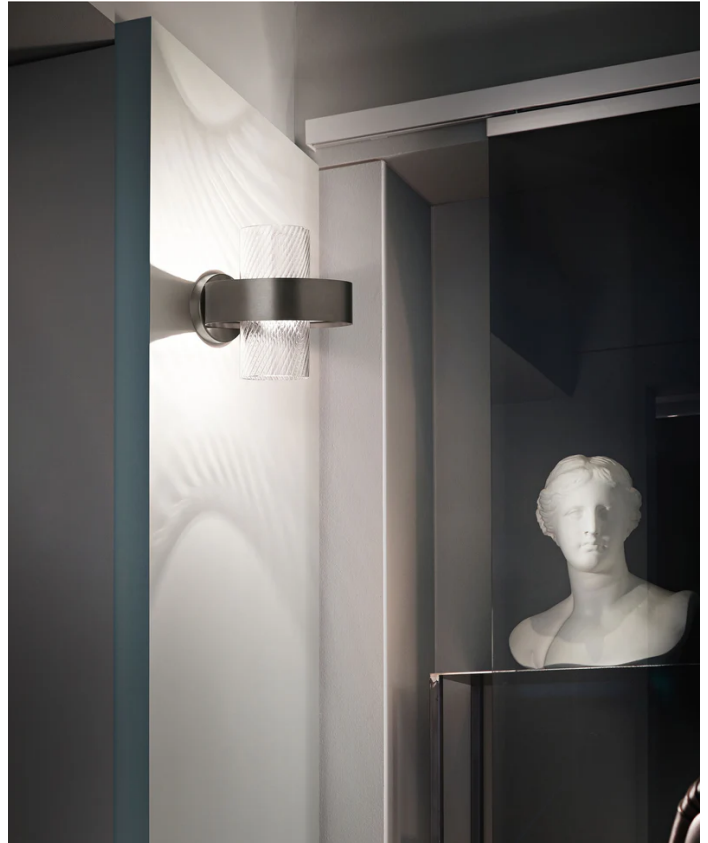

Armonia Ring Wall Light

by Francesco Lucchese

Designed by Francesco Lucchese, the Armonia collection is inspired by history, blending functionality and emotion. Armonia combines modern design with classic glass working techniques like "balloton" and straight or twisted "rigadin." Available in a range of colors and textures, Armonia creates a warm, enveloping light.

Designer	Francesco Lucchese
Supplier	Vistosi
Country	Italy
SKU	VI A/ARMONIA/RING
Warranty	12 months
Glass Finish Options	Amber, Crystal, Smoke
Frame Finish Options	Black Matte Nickel / Matte Copper, Matte Black Nickel / Matte Gold