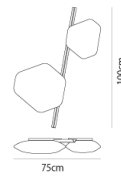

## Modulor Frame Ceiling Wall Light

by Pio and Tito Toso

The Modulor collection, designed by architects Pio and Tito Toso, offers a modular lighting solution made from blown glass that is perfect for both large and small spaces. Its unique hexagonal shape can be mounted individually or combined with other elements to create custom compositions, either on walls or suspended. The thin glass, crafted by Vetreria Vistosi's master glassblowers, gives Modulor a modern yet versatile aesthetic suitable for classic environments. With integrated LED technology, the lamps provide uniform, diffuse, and glare-free lighting.

### Product Dimensions

MODULOR PP 1

MODULOR PP 2

MODULOR PP 3