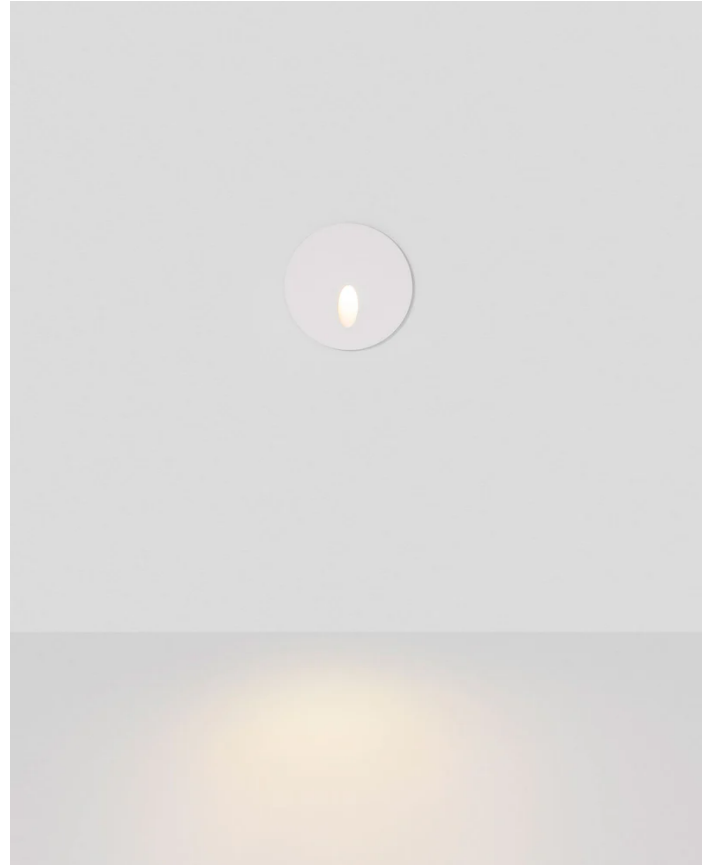

## Rise Step Light

by Arcolight

The Rise Step Light exemplifies bold design and technical innovation. Rated IP65 for exterior applications and equipped with a dimmable 3W LED. Minimalist contemporary design available in textured black or white finish in round and square with two fascia options. Rise Step Light is part of the Arcolight collection of premium architectural lighting. Curated by Studio Italia.