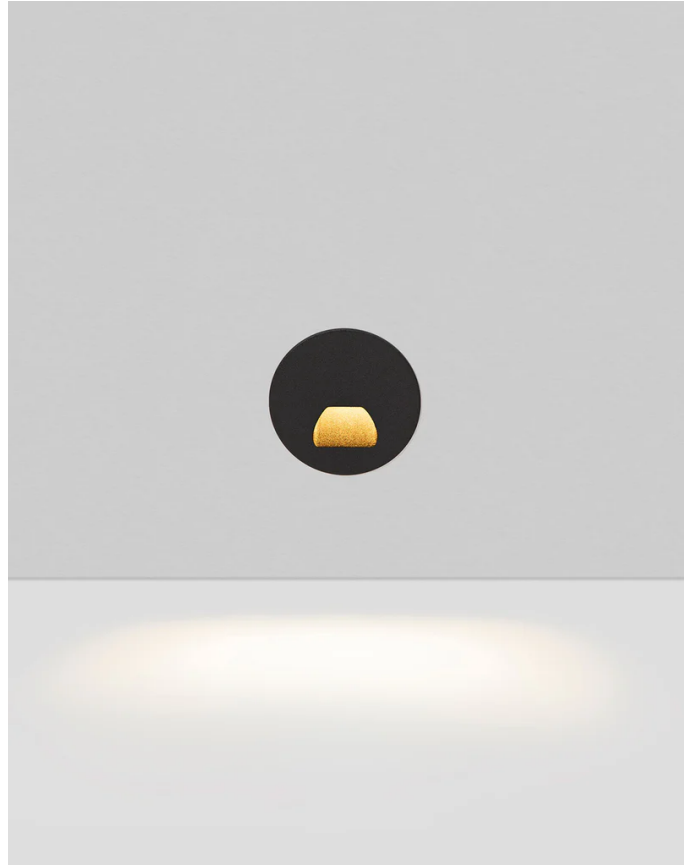

Rise Step Light

by ARCO

The Rise Step Light exemplifies bold design and technical innovation. Rated IP65 for exterior applications and equipped with a dimmable 3W LED. Minimalist contemporary design available in textured black or white finish in round and square with two fascia options. Rise Step Light is part of the Arco collection of premium architectural lighting. Curated by Studio Italia.