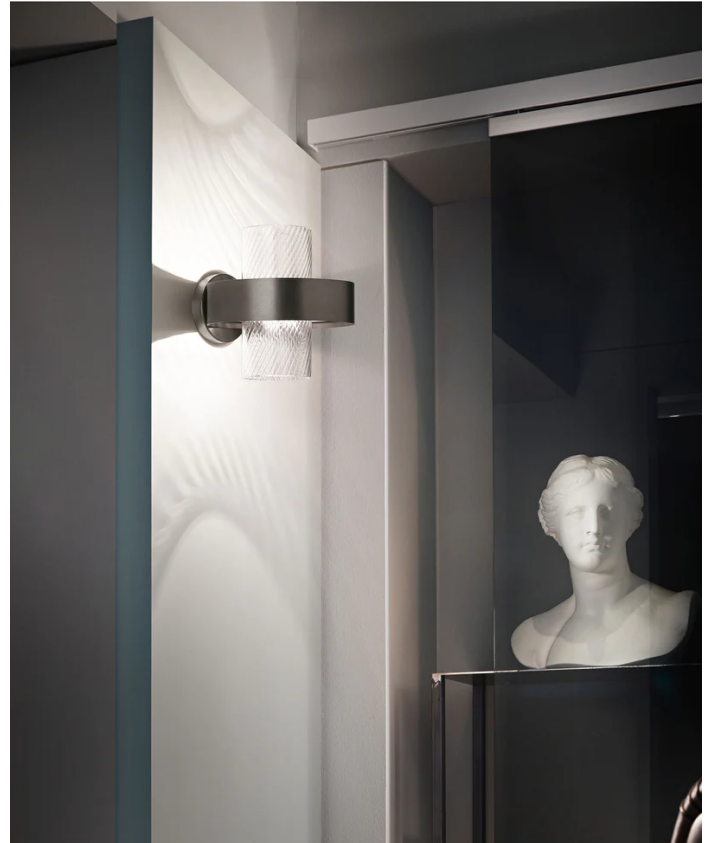

Armonia Ring Wall Light

by Francesco Lucchese

Designed by Francesco Lucchese, the Armonia collection is inspired by history, blending functionality and emotion. Armonia combines modern design with classic glass working techniques like "balloton" and straight or twisted "rigadin." Available in a range of colors and textures, Armonia creates a warm, enveloping light.

Designer	Francesco Lucchese
Supplier	Vistosi
Country	Italy
SKU	VI A/ARMONIA/RING
Warranty	12 months
Glass Finish Options	Amber, Crystal, Smoke
Frame Finish Options	Black Matte Nickel / Matte Copper, Matte Black Nickel / Matte Gold