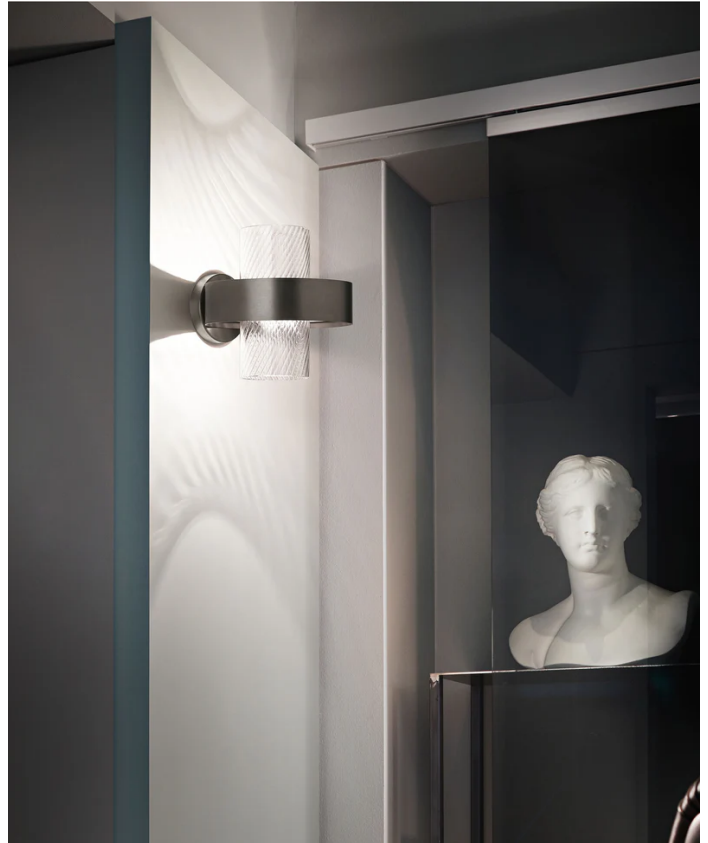

## Armonia Ring Wall Light

by Francesco Lucchese

Designed by Francesco Lucchese, the Armonia collection is inspired by history, blending functionality and emotion. Armonia combines modern design with classic glass working techniques like "balloton" and straight or twisted "rigadin." Available in a range of colors and textures, Armonia creates a warm, enveloping light.

<b>Designer</b>	Francesco Lucchese
<b>Supplier</b>	Vistosi
<b>Country</b>	Italy
<b>SKU</b>	VI A/ARMONIA/RING
<b>Warranty</b>	12 months
<b>Glass Finish Options</b>	Amber, Crystal, Smoke
<b>Frame Finish Options</b>	Black Matte Nickel / Matte Copper, Matte Black Nickel / Matte Gold