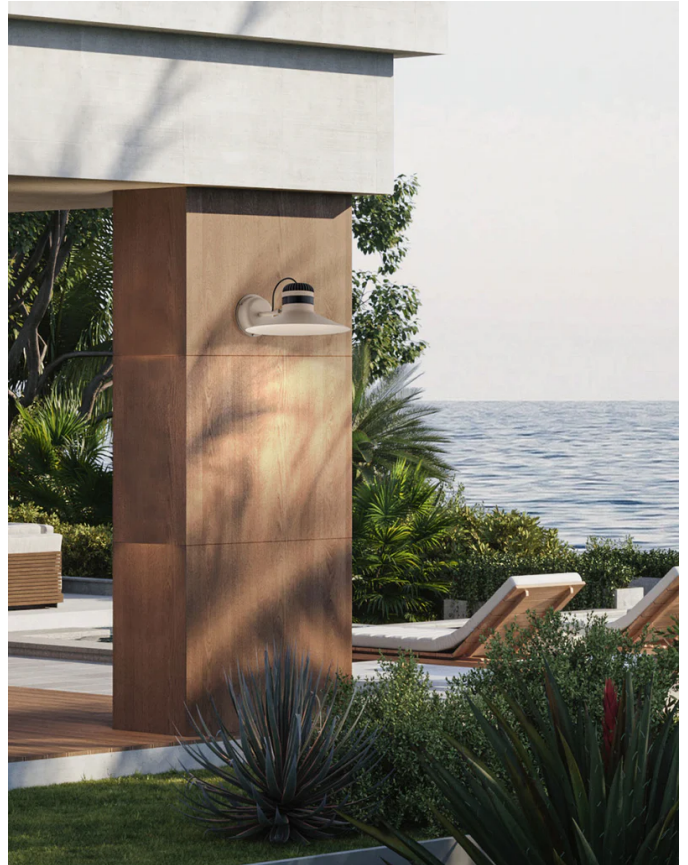

Cordea Exterior Wall Light

by Favaretto&Partners

The Cordea exterior wall light reinterprets the shape of vintage industrial lamps shape in an experimental, contemporary vision. Featuring a high-contrast rubber strap encircling the diffuser cap, Cordea is available in a variety of classic neutral colours, to create a warm and comfortable atmosphere in any exterior space. Designed for use outdoors with an ingress protection rating of IP54. Available in two sizes.

Designer	Favaretto&Partners
Supplier	Masiero
Country	Italy
SKU	MAS A/CORDEA/EXT
Warranty	2yr commercial / 3yr residential
Size Options	Large, Small
Metal Finish Options	Canyon, Champagne, Deep Black, Highland, Pure White, Windy Blue
Rubber Finish Options	Baby Blue, Black, Butter, Merlot, Olive