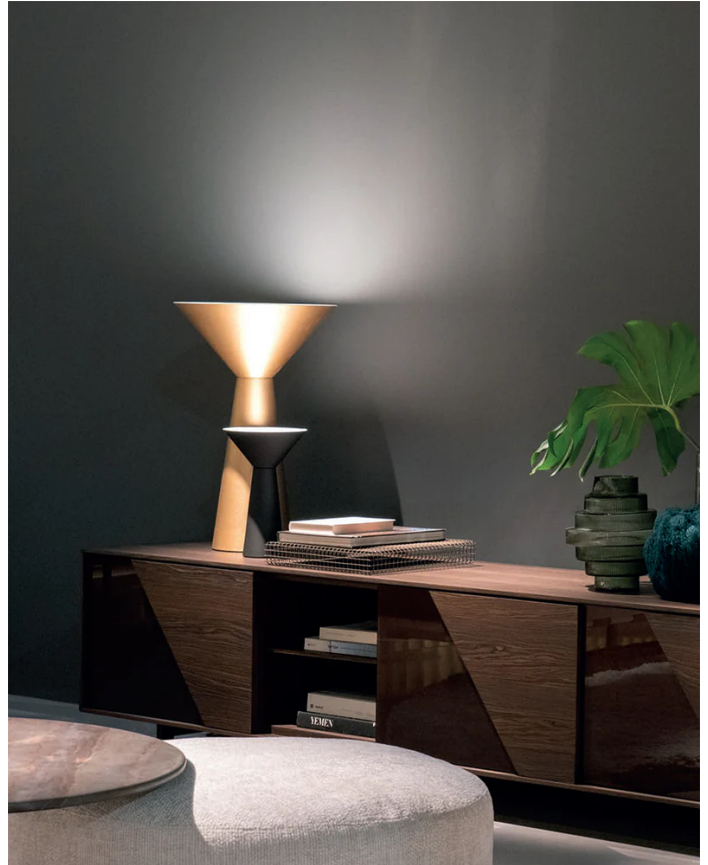

Lama Table Lamp

by Giulio Cappellini & Leonardo Talarico

The Lama table lamp collection is designed for modern spaces. Lama is composed of a slender metal sheet with a plastic upper closure forming a sleek contemporary shape. An LED source produces a diffused light, with cable dimmer for added control. Its simple yet textured design makes it ideal for homes and hospitality. Available in two sizes and a variety of painted finish options.

Designer	Giulio Cappellini & Leonardo Talarico
Supplier	Icone
Country	Italy
SKU	IC LT/LAMA
Warranty	2yr commercial / 3yr residential
Size Options	Large, Small
Finish Options	Black, Brass, Gloss Black, Gloss White, Green, Red, White