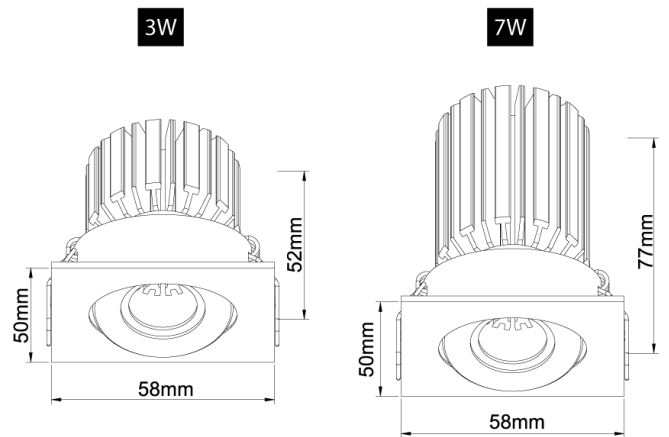

Sola Multi Downlight - Square Gimble

by

The Sola Multi series is a customisable collection of high-quality LED downlights. The LED module, available in a 3W or 7W version, is combined with a variety of interchangeable faces for a wide range of commercial and residential applications.

Supplier	Studio Italia
Country	China
SKU	AC SOLA/KIT/SQ/GIMBLE
Warranty	2yr commercial / 3yr residential
Finish Options	Black, White
Version Options	3W LED, 7W LED

Product Dimensions

Cut Out: Ø50mm