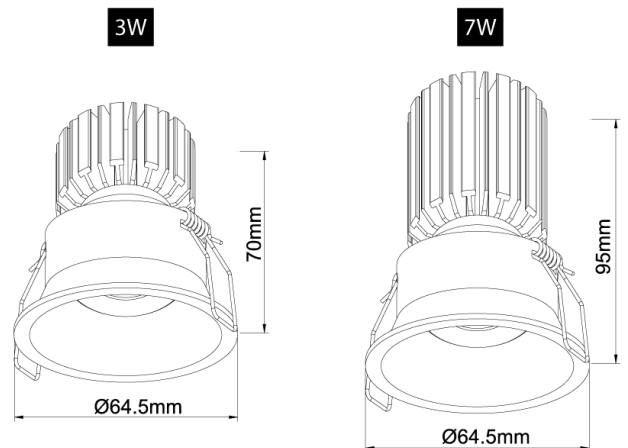

Sola Multi Downlight - Round Recessed Gimble

by

The Sola Multi series is a customisable collection of high-quality LED downlights. The LED module, available in a 3W or 7W version, is combined with a variety of interchangeable faces for a wide range of commercial and residential applications.

Supplier	Studio Italia
Country	China
SKU	AC SOLA/KIT/RND/REC/GIMBLE
Warranty	2yr commercial / 3yr residential
Finish Options	Black, White
Version Options	3W LED, 7W LED

Product Dimensions

Cut Out: Ø58mm