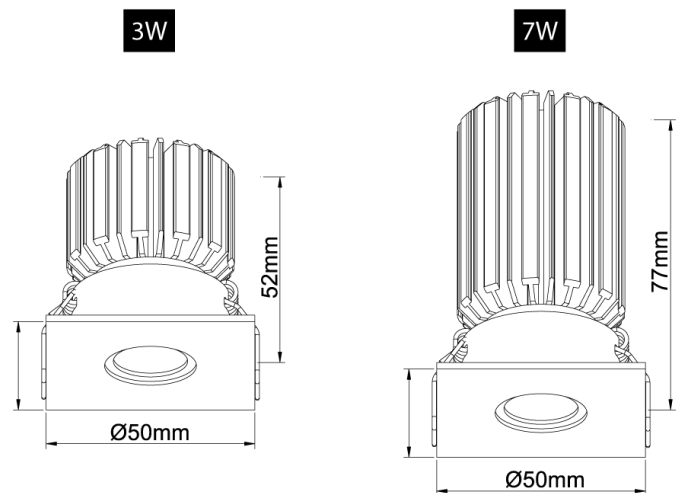

Sola Multi Downlight - Mini Square

by

The Sola Multi series is a customisable collection of high-quality LED downlights. The LED module, available in a 3W or 7W version, is combined with a variety of interchangeable faces for a wide range of commercial and residential applications.

Supplier	Studio Italia
Country	China
SKU	AC SOLA/KIT/MINI/SQ
Warranty	2yr commercial / 3yr residential
Finish Options	Black, White
Version Options	3W LED, 7W LED

Product Dimensions

Cut Out: Ø45mm