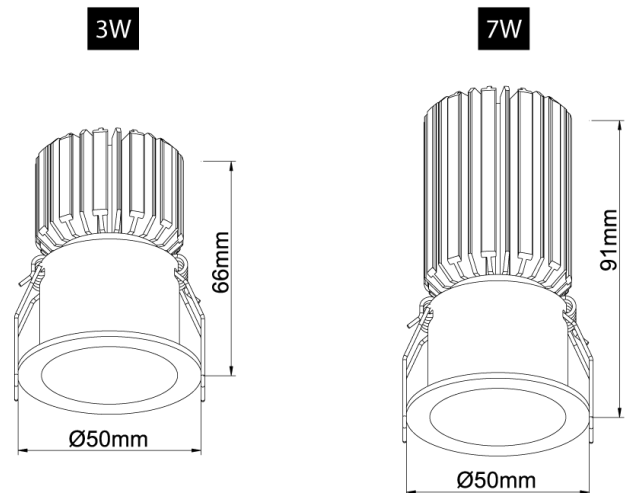

Sola Multi Downlight - Mini Round Recessed

by

The Sola Multi series is a customisable collection of high-quality LED downlights. The LED module, available in a 3W or 7W version, is combined with a variety of interchangeable faces for a wide range of commercial and residential applications.

Supplier	Studio Italia
Country	China
SKU	AC SOLA/KIT/MINI/RND/REC
Warranty	2yr commercial / 3yr residential
Finish Options	Black, White
Version Options	3W LED, 7W LED

Product Dimensions

Cut Out: Ø45mm