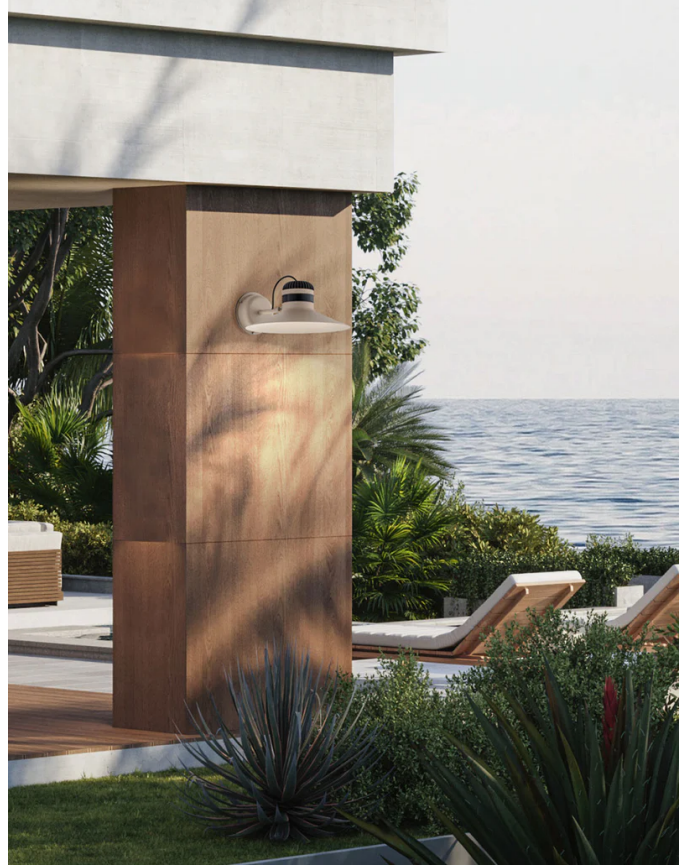

Cordea Exterior Wall Light

by Favaretto&Partners

The Cordea exterior wall light reinterprets the shape of vintage industrial lamps shape in an experimental, contemporary vision. Featuring a high-contrast rubber strap encircling the diffuser cap, Cordea is available in a variety of classic neutral colours, to create a warm and comfortable atmosphere in any exterior space. Designed for use outdoors with an ingress protection rating of IP54. Available in two sizes.

Designer	Favaretto&Partners
Supplier	Masiero
Country	Italy
SKU	MAS A/CORDEA/EXT
Warranty	2yr commercial / 3yr residential
Size Options	Large, Small
Metal Finish Options	Canyon, Champagne, Deep Black, Highland, Pure White, Windy Blue
Rubber Finish Options	Baby Blue, Black, Butter, Merlot, Olive