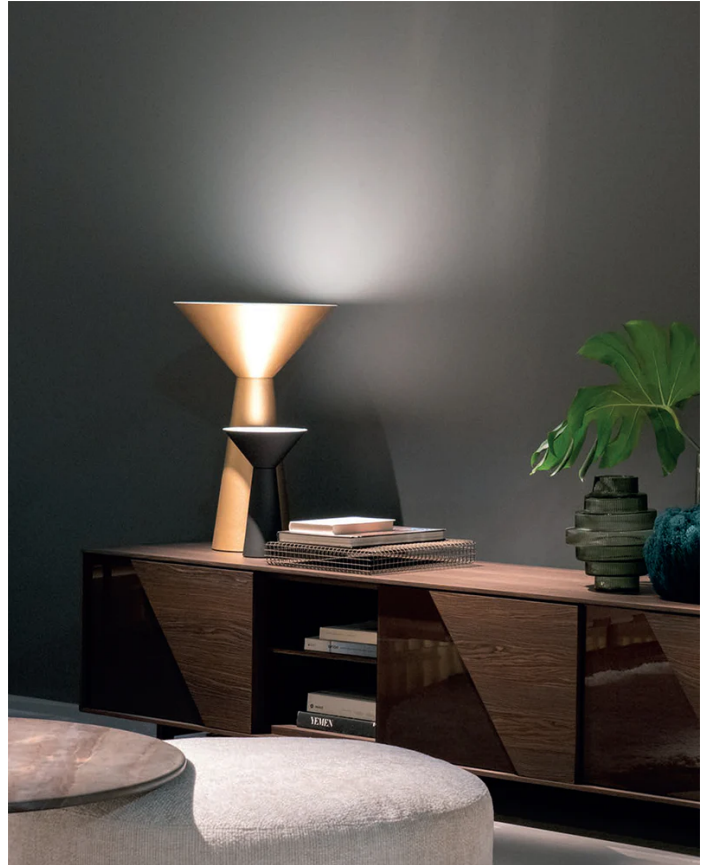

Lama Table Lamp

by Giulio Cappellini & Leonardo Talarico

The Lama table lamp collection is designed for modern spaces. Lama is composed of a slender metal sheet with a plastic upper closure forming a sleek contemporary shape. An LED source produces a diffused light, with cable dimmer for added control. Its simple yet textured design makes it ideal for homes and hospitality. Available in two sizes and a variety of painted finish options.

Designer	Giulio Cappellini & Leonardo Talarico
Supplier	Icone
Country	Italy
SKU	IC LT/LAMA
Warranty	2yr commercial / 3yr residential
Size Options	Large, Small
Finish Options	Black, Brass, Gloss Black, Gloss White, Green, Red, White