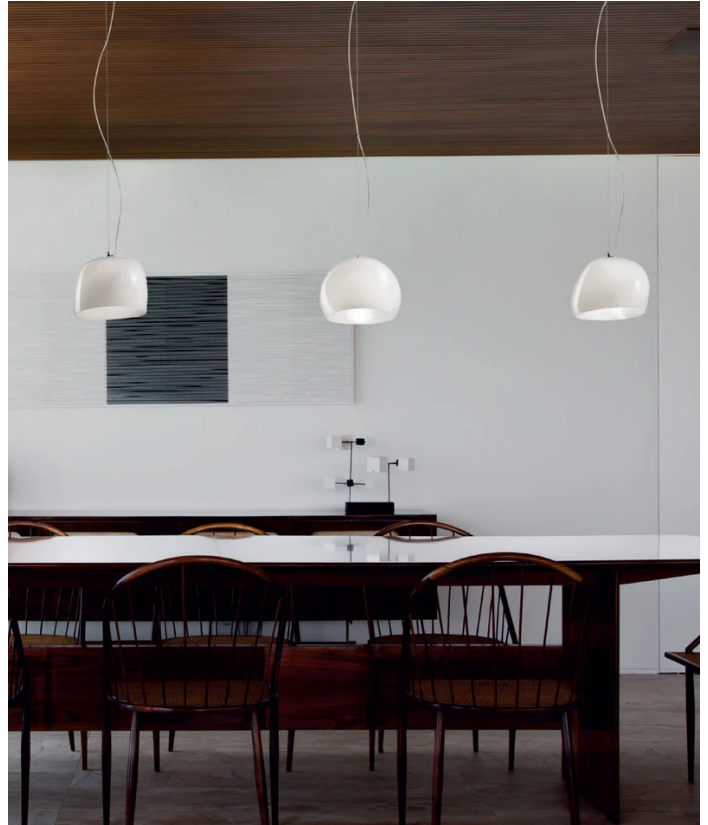

## Surface Pendant - Small

by Giovanni Barbato

Giovanni Barbato redefines the concept of surface with this elegant modern pendant. No longer a finite and determined area, but an extension of glass whose shape is constantly changing. The union and intersection of two solids of revolution, Surface takes different shapes depending on the observers' point of view. This small version of the Surface pendant is end-of-line with very limited stock.

**Designer** Giovanni Barbato

**Supplier** Vistosi

**Country** Italy

**SKU** MKT VI S/SURFACE/P

**Warranty** 12 months

**Finish Options** Green, Grey