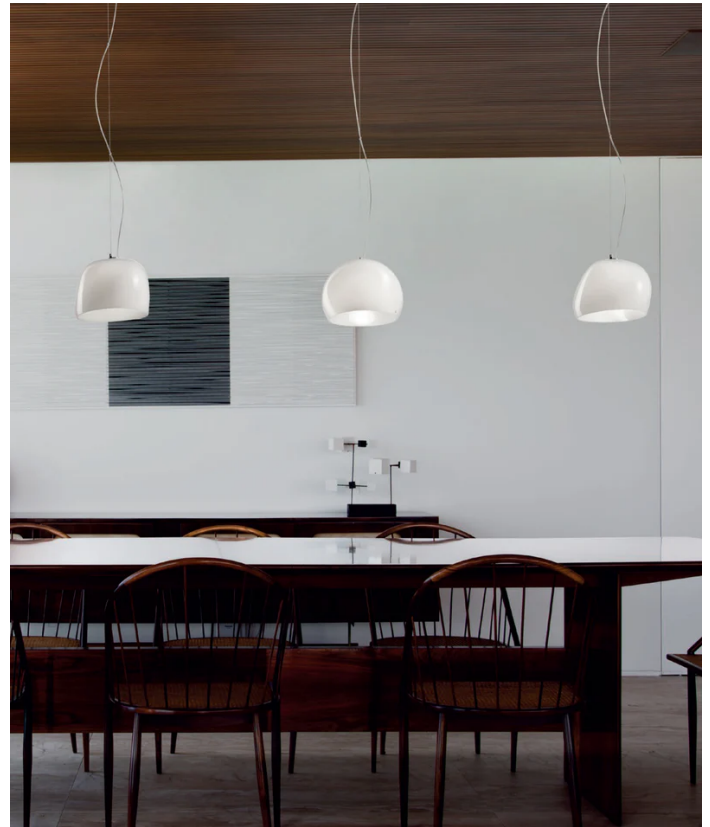

## Surface Pendant - Small

by Giovanni Barbato

Giovanni Barbato redefines the concept of surface with this elegant modern pendant. No longer a finite and determined area, but an extension of glass whose shape is constantly changing. The union and intersection of two solids of revolution, Surface takes different shapes depending on the observers' point of view. This small version of the Surface pendant is end-of-line with very limited stock.

|                       |                          |
|-----------------------|--------------------------|
| <b>Designer</b>       | Giovanni Barbato         |
| <b>Supplier</b>       | Vistosi                  |
| <b>Country</b>        | Italy                    |
| <b>SKU</b>            | MKT VI S/SURFACE/P       |
| <b>Warranty</b>       | 12 months                |
| <b>Finish Options</b> | Burnt Earth, Green, Grey |