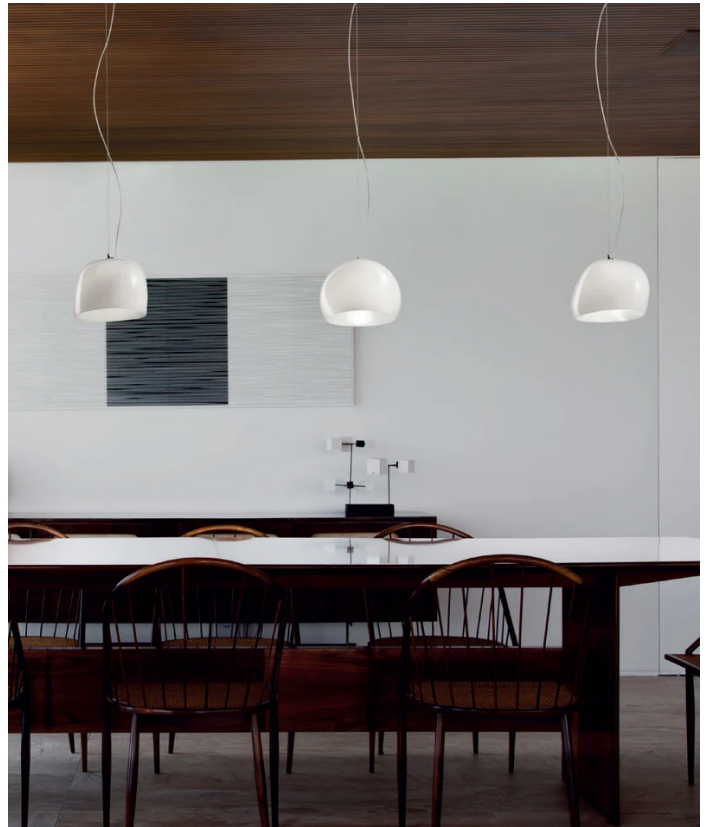

Surface Pendant - Small

by Giovanni Barbato

Giovanni Barbato redefines the concept of surface with this elegant modern pendant. No longer a finite and determined area, but an extension of glass whose shape is constantly changing. The union and intersection of two solids of revolution, Surface takes different shapes depending on the observers' point of view. This small version of the Surface pendant is end-of-line with very limited stock.

Designer Giovanni Barbato

Supplier Vistosi

Country Italy

SKU MKT VI S/SURFACE/P

Warranty 12 months

Finish Options Burnt Earth, Green, Grey

Product Dimensions