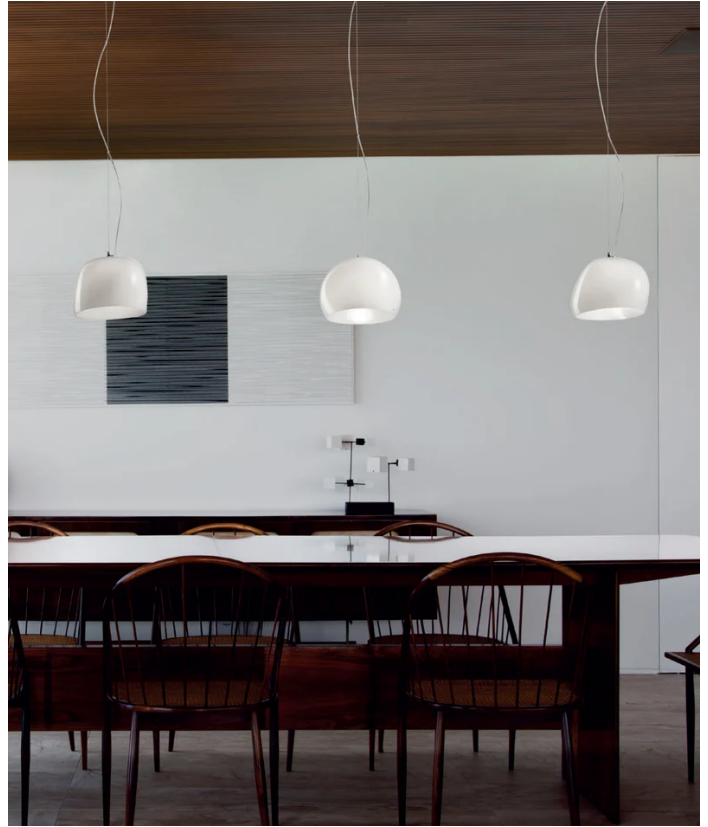

Surface Pendant - Small

by Giovanni Barbato

Giovanni Barbato redefines the concept of surface with this elegant modern pendant. No longer a finite and determined area, but an extension of glass whose shape is constantly changing. The union and intersection of two solids of revolution, Surface takes different shapes depending on the observers' point of view. This small version of the Surface pendant is end-of-line with very limited stock.

Designer	Giovanni Barbato
Supplier	Vistosi
Country	Italy
SKU	MKT VI S/SURFACE/P
Warranty	12 months
Finish Options	Burnt Earth, Green, Grey

Product Dimensions