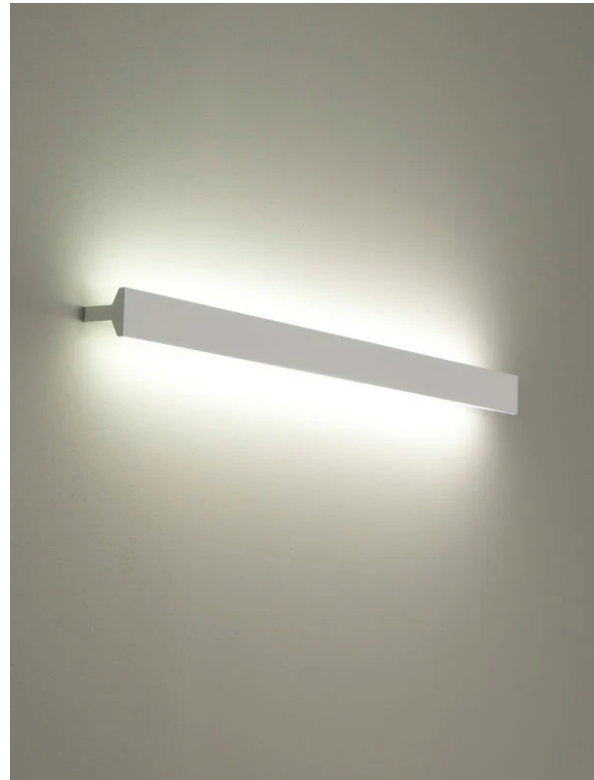

## Ipe W4 Wall Light

by

Ipe is a family of wall lamps providing indirect light both upward and downward, which guarantees an excellent visual comfort as well as an unexpected luminous effect. Ipe is made of aluminium, polished and painted. The shape of the device draws its inspirations from metal beams used in architecture, hence the name of lamp. It is original yet discreet; its small dimensions and the fact that it is easy to assemble make it a very practical lamp both at home and in public spaces. Made in Italy.

<b>Supplier</b>	Rotaliana
<b>Country</b>	Italy
<b>SKU</b>	RO A/IPE/W4
<b>Warranty</b>	12 months
<b>Finish Options</b>	Silver, White

Product Dimensions