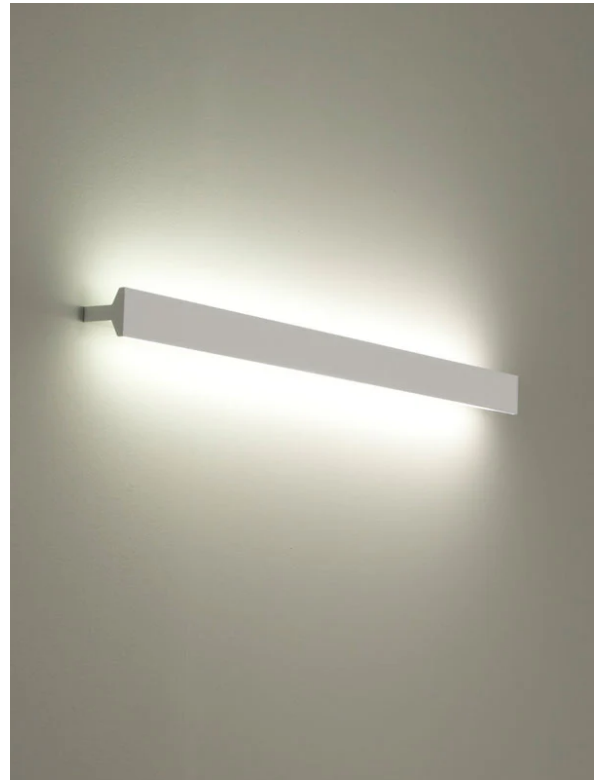

Ipe W4 Wall Light

by

Ipe is a family of wall lamps providing indirect light both upward and downward, which guarantees an excellent visual comfort as well as an unexpected luminous effect. Ipe is made of aluminium, polished and painted. The shape of the device draws its inspirations from metal beams used in architecture, hence the name of lamp. It is original yet discreet; its small dimensions and the fact that it is easy to assemble make it a very practical lamp both at home and in public spaces. Made in Italy.

Supplier	Rotaliana
Country	Italy
SKU	RO A/IPE/W4
Warranty	12 months
Finish Options	Silver, White

Product Dimensions