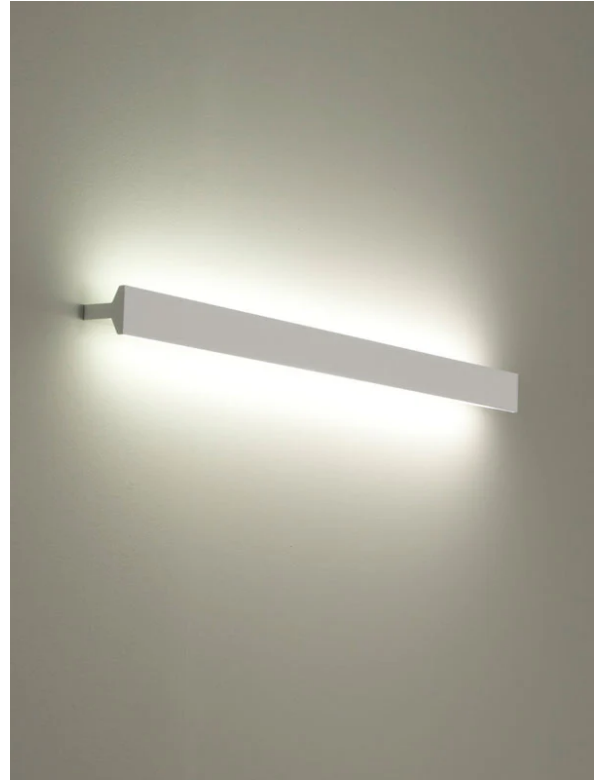

## Ipe W4 Wall Light

by

Ipe is a family of wall lamps providing indirect light both upward and downward, which guarantees an excellent visual comfort as well as an unexpected luminous effect. Ipe is made of aluminium, polished and painted. The shape of the device draws its inspirations from metal beams used in architecture, hence the name of lamp. It is original yet discreet; its small dimensions and the fact that it is easy to assemble make it a very practical lamp both at home and in public spaces. Made in Italy.