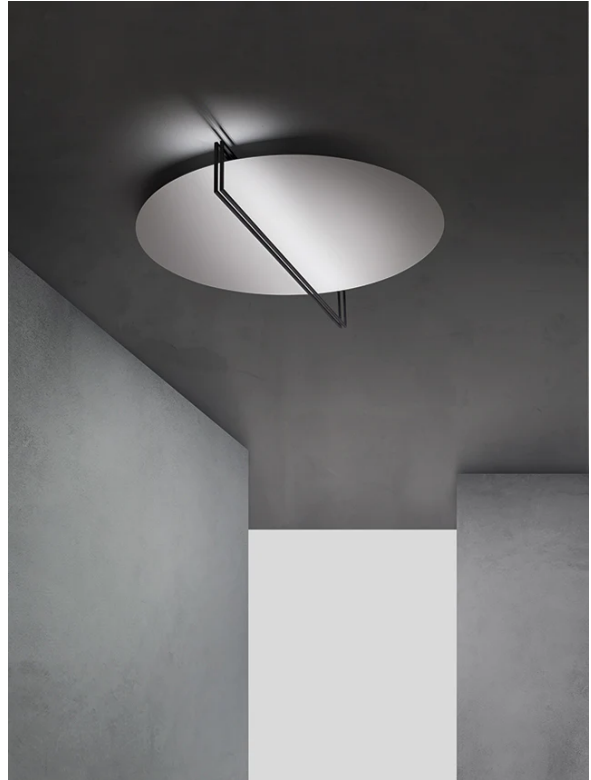

## Essenza Large Ceiling Light

by Marco Pagnoncelli

ESSENZA has a particularly unique, indirect light: slender structures that illuminate large metal discs. An object as minimal and pure in shape as ESSENZA can decorate a diversity of spaces, from commercial to residential to hospitality environments. The Essenza large ceiling light is available in a variety of finish options. Made in Italy.

<b>Designer</b>	Marco Pagnoncelli
<b>Supplier</b>	Icone
<b>Country</b>	Italy
<b>SKU</b>	IC PL/ESSENZA/90
<b>Warranty</b>	2yr commercial / 3yr residential
<b>Finish Options</b>	Gold + Black, Gold + Bronze, Gold + White, Rust + Bronze, Silver + Iron, Silver + White, White, White + Black, White + Bronze, White + Iron
<b>Version Options</b>	2700K, 3000K