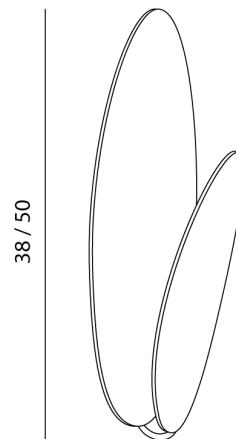

Masai Flush Wall Light

by Marco Pagnoncelli

The peculiarity of MASAI is its curved shield on which the light is projected from an oval source. This collection of indirect wall, ceiling and pendant lamps consists of slimline die-cast aluminum profiles with inbuilt LEDs. The simple geometry and essential shape of MASAI creates a clean and sophisticated aesthetic, while its soft indirect lighting produces a comfortable atmosphere. The Masai flush wall light is available in two sizes in a variety of finish options. Made in Italy.

Designer	Marco Pagnoncelli
Supplier	Icone
Country	Italy
SKU	IC A/MASAI/15-20
Warranty	2yr commercial / 3yr residential
Finish Options	Gold + Black, Gold + Bronze, Gold + White, Silver + Iron, White, White + Black, White + Bronze, White + Iron
Size Options	38, 50
Version Options	2700K, 3000K

Product Dimensions

DEPTH: 16 / 18

22 / 28