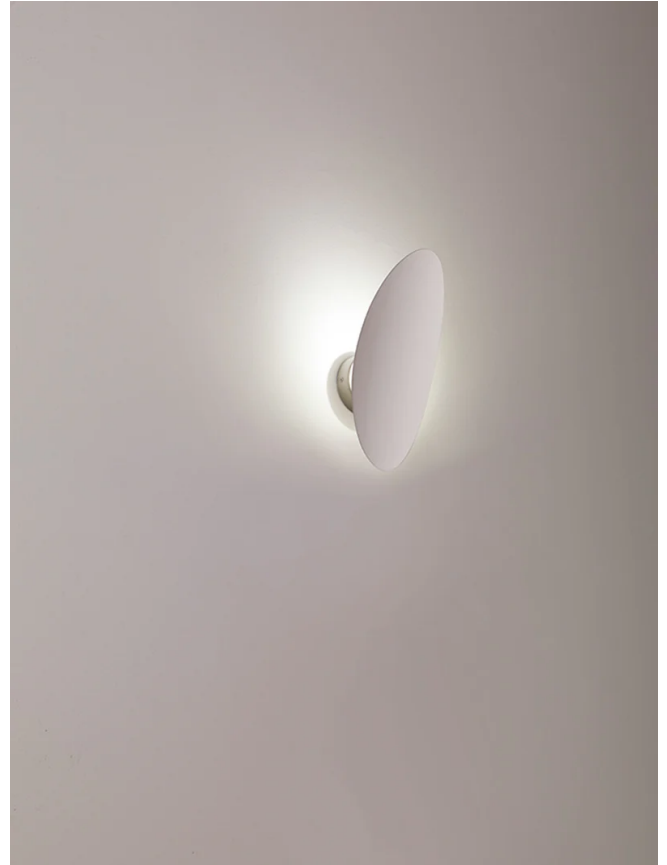

## Masai Wall Light

by Marco Pagnoncelli

The peculiarity of MASAI is its curved shield on which the light is projected from an oval source. This collection of indirect wall, ceiling and pendant lamps consists of slimline die-cast aluminum profiles with inbuilt LEDs. The simple geometry and essential shape of MASAI creates a clean and sophisticated aesthetic, while its soft indirect lighting produces a comfortable atmosphere. The Masai wall lamp is available in two sizes in a variety of finish options. Made in Italy.

<b>Designer</b>	Marco Pagnoncelli
<b>Supplier</b>	Icone
<b>Country</b>	Italy
<b>SKU</b>	IC A/MASAI
<b>Warranty</b>	2yr commercial / 3yr residential
<b>Finish Options</b>	Black, Bronze, Iron, White
<b>Size Options</b>	Large, Small
<b>Version Options</b>	2700K, 3000K

### Product Dimensions

DEPTH: 13 / 18