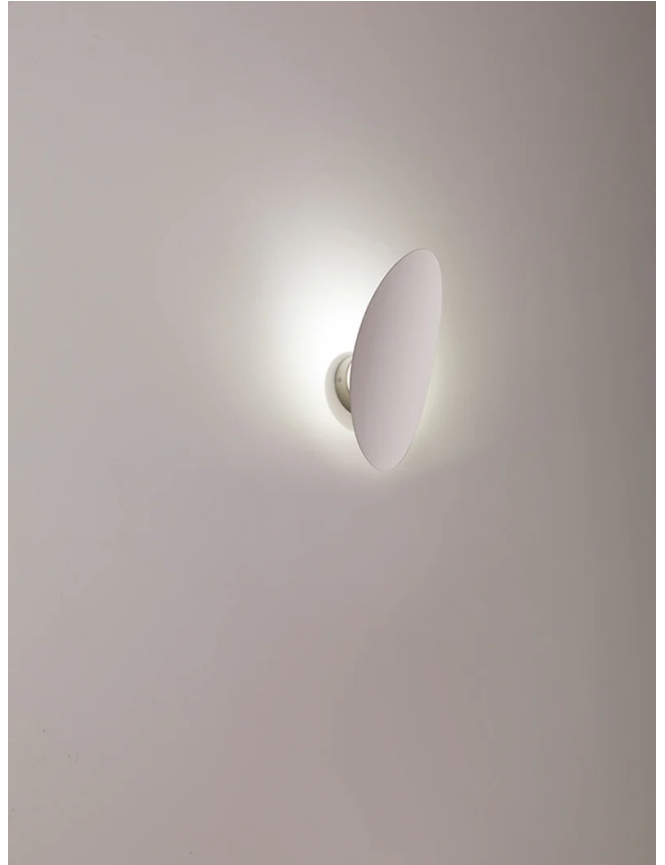

## Masai Wall Light

by Marco Pagnoncelli

The peculiarity of MASAI is its curved shield on which the light is projected from an oval source. This collection of indirect wall, ceiling and pendant lamps consists of slimline die-cast aluminum profiles with inbuilt LEDs. The simple geometry and essential shape of MASAI creates a clean and sophisticated aesthetic, while its soft indirect lighting produces a comfortable atmosphere. The Masai wall lamp is available in two sizes in a variety of finish options. Made in Italy.

<b>Designer</b>	Marco Pagnoncelli
<b>Supplier</b>	Icone
<b>Country</b>	Italy
<b>SKU</b>	IC A/MASAI
<b>Warranty</b>	2yr commercial / 3yr residential
<b>Finish Options</b>	Black, Bronze, Iron, White
<b>Size Options</b>	Large, Small
<b>Version Options</b>	2700K, 3000K

### Product Dimensions

DEPTH: 13 / 18