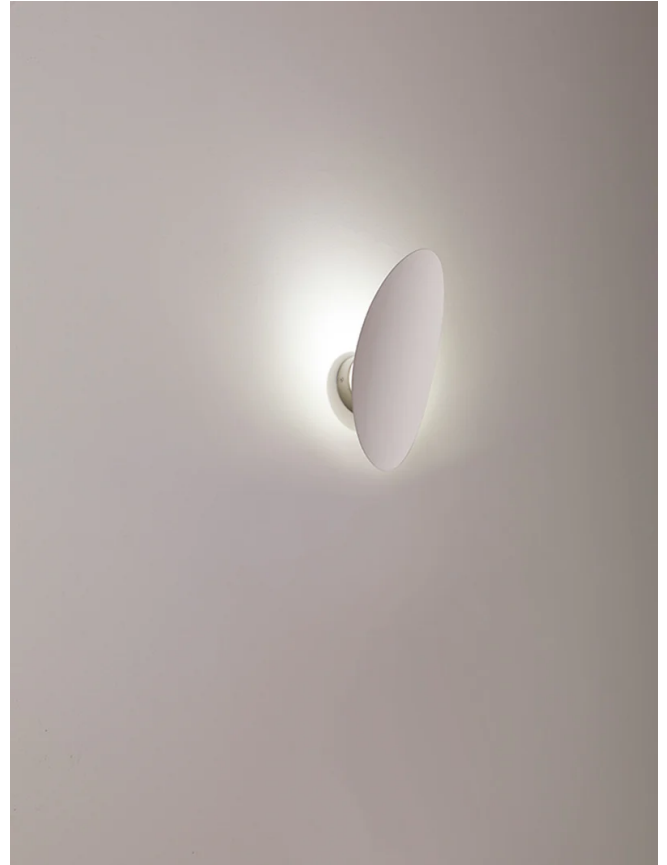

Masai Wall Light

by Marco Pagnoncelli

The peculiarity of MASAI is its curved shield on which the light is projected from an oval source. This collection of indirect wall, ceiling and pendant lamps consists of slimline die-cast aluminum profiles with inbuilt LEDs. The simple geometry and essential shape of MASAI creates a clean and sophisticated aesthetic, while its soft indirect lighting produces a comfortable atmosphere. The Masai wall lamp is available in two sizes in a variety of finish options. Made in Italy.

Designer	Marco Pagnoncelli
Supplier	Icone
Country	Italy
SKU	IC A/MASAI
Warranty	2yr commercial / 3yr residential
Finish Options	Black, Bronze, Iron, White
Size Options	Large, Small
Version Options	2700K, 3000K

Product Dimensions

DEPTH: 13 / 18