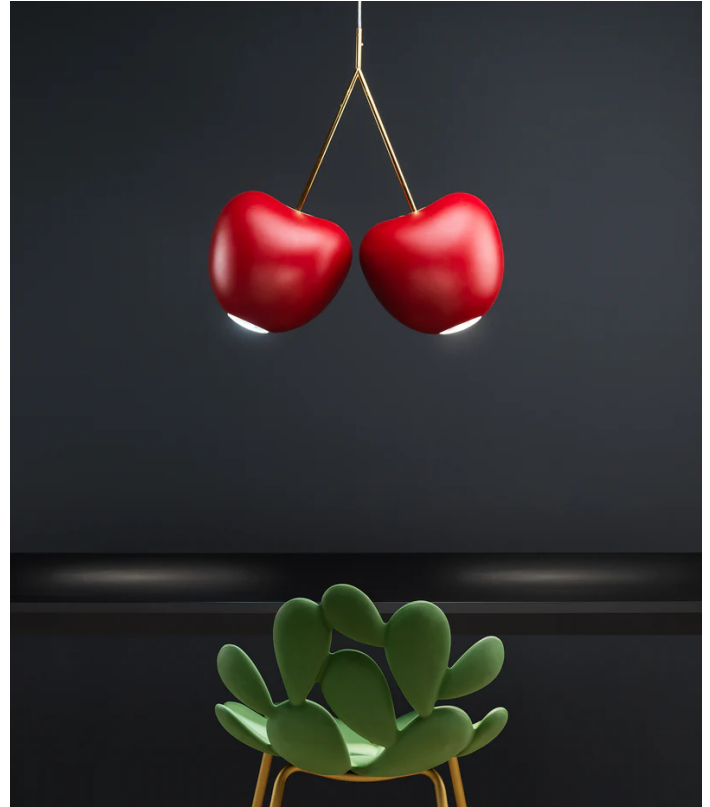

Cherry Lamp

by Nika Zupanc

Cherry by Nika Zupanc is a polycarbonate suspended ceiling lamp with a semi-diffused emission. Voluptuous, fleshy and captivating, Cherry boasts a playful form which will enhance any contemporary space. Available in matt black or red finish. Made in Italy.

Designer Nika Zupanc

Supplier Qeeboo

Country Italy

SKU QBO CHERRY LAMP

Warranty 12 months

Finish Options Black, Red

Product Dimensions