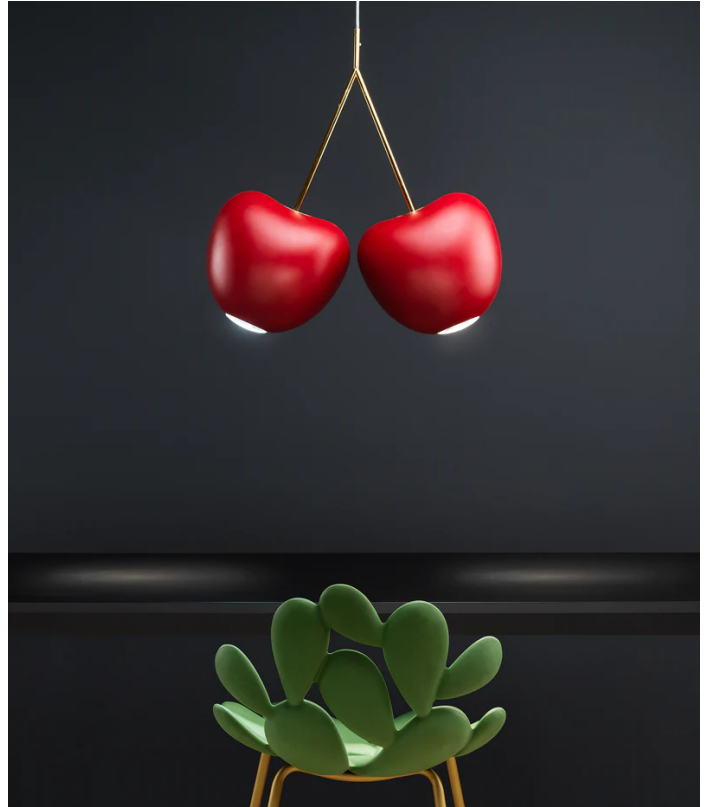

Cherry Lamp

by Nika Zupanc

Cherry by Nika Zupanc is a polycarbonate suspended ceiling lamp with a semi-diffused emission. Voluptuous, fleshy and captivating, Cherry boasts a playful form which will enhance any contemporary space. Available in matt black or red finish. Made in Italy.

Designer Nika Zupanc

Supplier Qeeboo

Country Italy

SKU QBO CHERRY LAMP

Warranty 12 months

Finish Options Black, Red

Product Dimensions