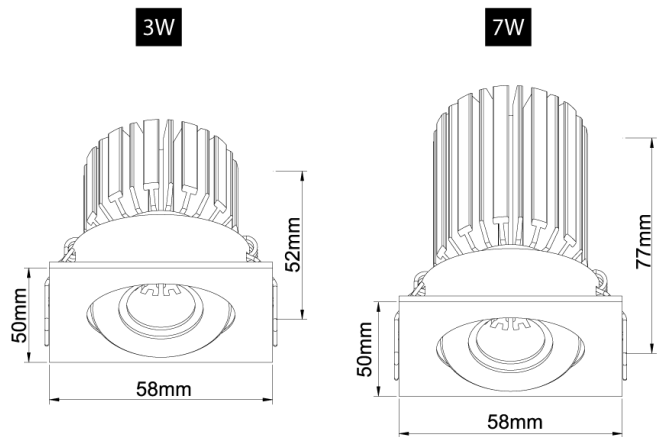

Sola Multi Downlight - Square Gimble

by

The Sola Multi series is a customisable collection of high-quality LED downlights. The LED module, available in a 3W or 7W version, is combined with a variety of interchangeable faces for a wide range of commercial and residential applications.

Supplier	Studio Italia
Country	China
SKU	AC SOLA/KIT/SQ/GIMBLE
Warranty	2yr commercial / 3yr residential
Finish Options	Black, White
Version Options	3W LED, 7W LED

Product Dimensions

Cut Out: Ø50mm