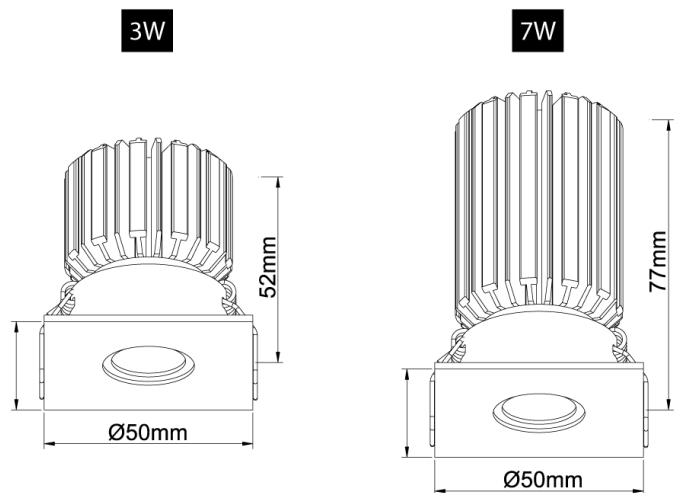

Sola Multi Downlight - Mini Square

by

The Sola Multi series is a customisable collection of high-quality LED downlights. The LED module, available in a 3W or 7W version, is combined with a variety of interchangeable faces for a wide range of commercial and residential applications.

Supplier	Studio Italia
Country	China
SKU	AC SOLA/KIT/MINI/SQ
Warranty	2yr commercial / 3yr residential
Finish Options	Black, White
Version Options	3W LED, 7W LED

Product Dimensions

Cut Out: Ø45mm