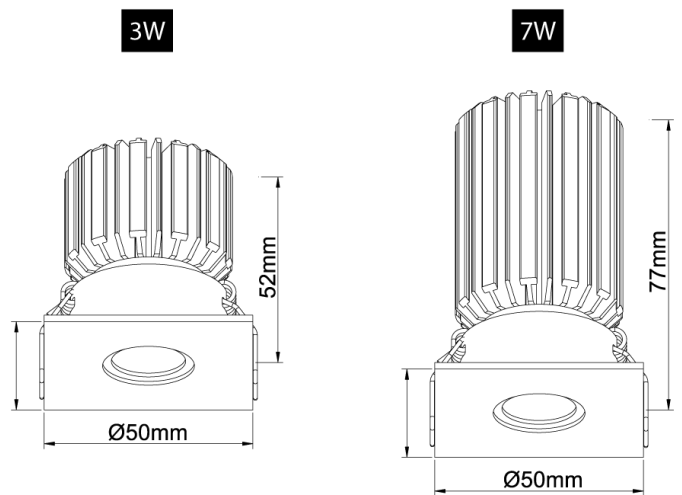

Sola Multi Downlight - Mini Square

by

The Sola Multi series is a customisable collection of high-quality LED downlights. The LED module, available in a 3W or 7W version, is combined with a variety of interchangeable faces for a wide range of commercial and residential applications.

Supplier	Studio Italia
Country	China
SKU	AC SOLA/KIT/MINI/SQ
Warranty	2yr commercial / 3yr residential
Finish Options	Black, White
Version Options	3W LED, 7W LED

Product Dimensions

Cut Out: Ø45mm