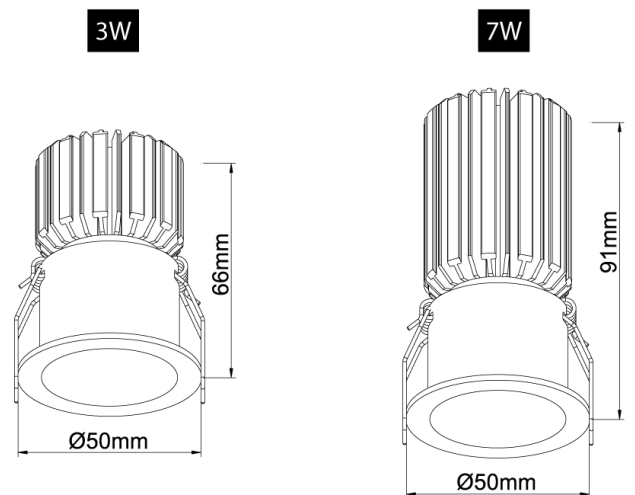

Sola Multi Downlight - Mini Round Recessed

by

The Sola Multi series is a customisable collection of high-quality LED downlights. The LED module, available in a 3W or 7W version, is combined with a variety of interchangeable faces for a wide range of commercial and residential applications.

Supplier	Studio Italia
Country	China
SKU	AC SOLA/KIT/MINI/RND/REC
Warranty	2yr commercial / 3yr residential
Finish Options	Black, White
Version Options	3W LED, 7W LED

Product Dimensions

Cut Out: Ø45mm