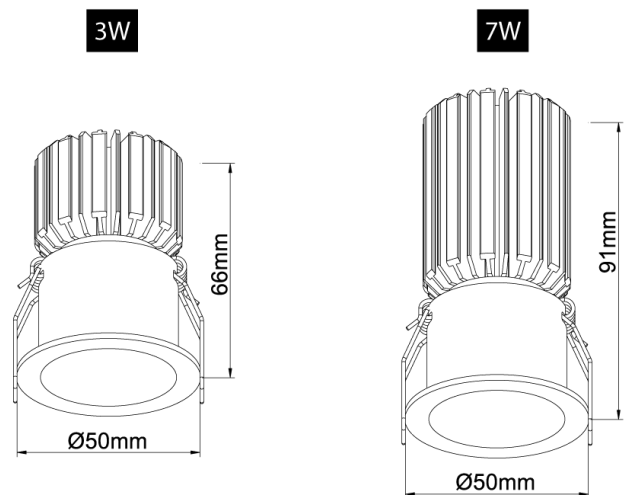

Sola Multi Downlight - Mini Round Recessed

by Studio Italia

The Sola Multi series is a customisable collection of high-quality LED downlights. The LED module, available in a 3W or 7W version, is combined with a variety of interchangeable faces for a wide range of commercial and residential applications.

Product Dimensions

Designer	Studio Italia
Supplier	Studio Italia
Country	China
SKU	AC SOLA/KIT/MINI/RND/REC
Warranty	2yr commercial / 3yr residential
Finish Options	Black, White
Version Options	3W LED, 7W LED

Cut Out: Ø45mm