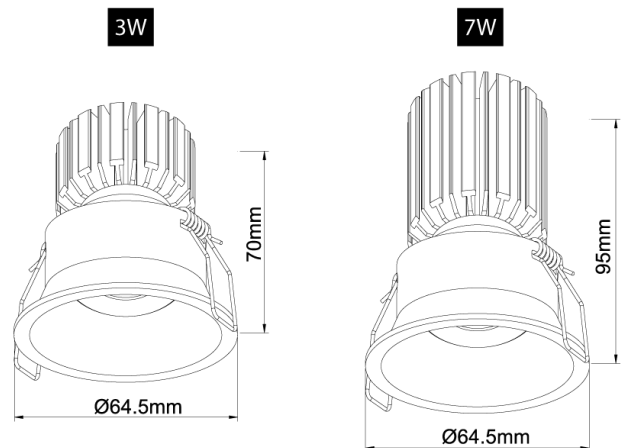

## Sola Multi Downlight - Round Recessed Gimble

by

The Sola Multi series is a customisable collection of high-quality LED downlights. The LED module, available in a 3W or 7W version, is combined with a variety of interchangeable faces for a wide range of commercial and residential applications.

<b>Supplier</b>	Studio Italia
<b>Country</b>	China
<b>SKU</b>	AC SOLA/KIT/RND/REC/GIMBLE
<b>Warranty</b>	2yr commercial / 3yr residential
<b>Finish Options</b>	Black, White
<b>Version Options</b>	3W LED, 7W LED

### Product Dimensions

Cut Out: Ø58mm