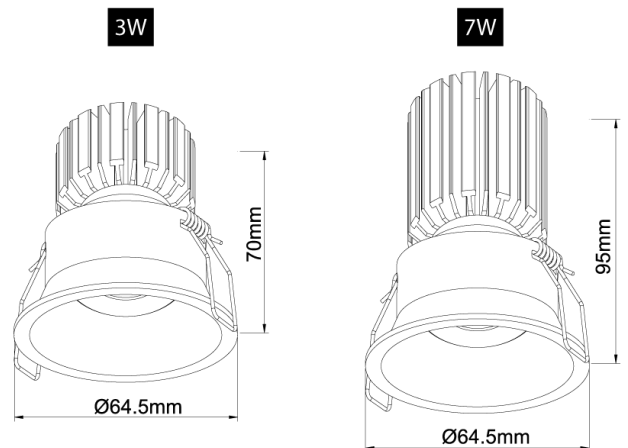

## Sola Multi Downlight - Round Recessed Gimble

by

The Sola Multi series is a customisable collection of high-quality LED downlights. The LED module, available in a 3W or 7W version, is combined with a variety of interchangeable faces for a wide range of commercial and residential applications.

<b>Supplier</b>	Studio Italia
<b>Country</b>	China
<b>SKU</b>	AC SOLA/KIT/RND/REC/GIMBLE
<b>Warranty</b>	2yr commercial / 3yr residential
<b>Finish Options</b>	Black
<b>Version Options</b>	3W LED, 7W LED

### Product Dimensions

Cut Out: Ø58mm