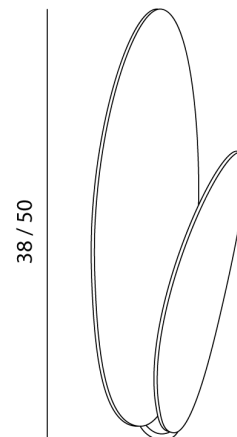

Masai Flush Wall Light

by Marco Pagnoncelli

The peculiarity of MASAI is its curved shield on which the light is projected from an oval source. This collection of indirect wall, ceiling and pendant lamps consists of slimline die-cast aluminum profiles with inbuilt LEDs. The simple geometry and essential shape of MASAI creates a clean and sophisticated aesthetic, while its soft indirect lighting produces a comfortable atmosphere. The Masai flush wall light is available in two sizes in a variety of finish options. Made in Italy.

Designer	Marco Pagnoncelli
Supplier	Icone
Country	Italy
SKU	IC A/MASAI/15-20
Warranty	2yr commercial / 3yr residential
Finish Options	Gold + Black, Gold + Bronze, Gold + White, Silver + Iron, White, White + Black, White + Bronze, White + Iron
Size Options	38, 50
Version Options	2700K, 3000K

Product Dimensions

DEPTH: 16 / 18

22 / 28