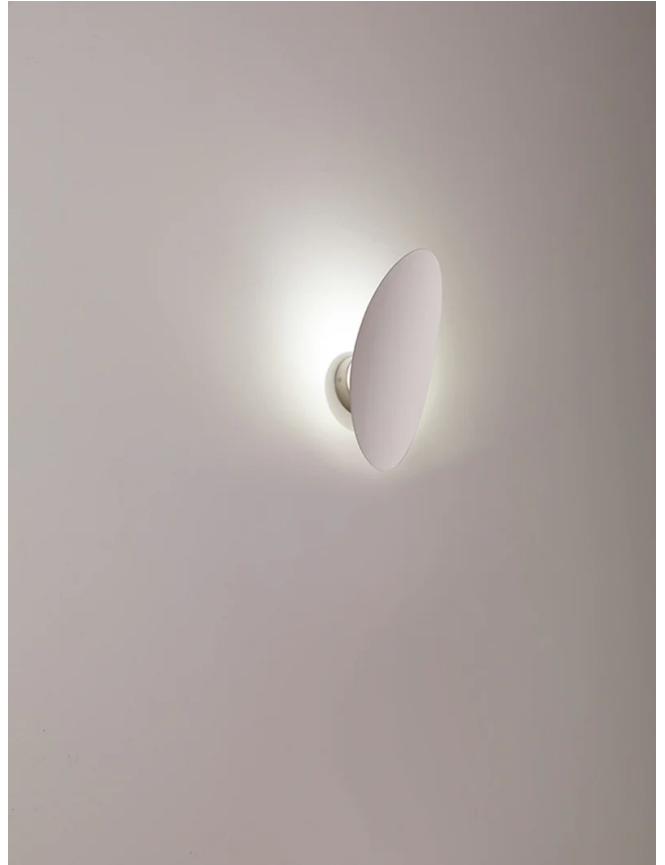

Masai Wall Light

by Marco Pagnoncelli

The peculiarity of MASAI is its curved shield on which the light is projected from an oval source. This collection of indirect wall, ceiling and pendant lamps consists of slimline die-cast aluminum profiles with inbuilt LEDs. The simple geometry and essential shape of MASAI creates a clean and sophisticated aesthetic, while its soft indirect lighting produces a comfortable atmosphere. The Masai wall lamp is available in two sizes in a variety of finish options. Made in Italy.

Designer	Marco Pagnoncelli
Supplier	Icone
Country	Italy
SKU	IC A/MASAI
Warranty	2yr commercial / 3yr residential
Finish Options	Black, Bronze, Iron, White
Size Options	Large, Small
Version Options	2700K, 3000K