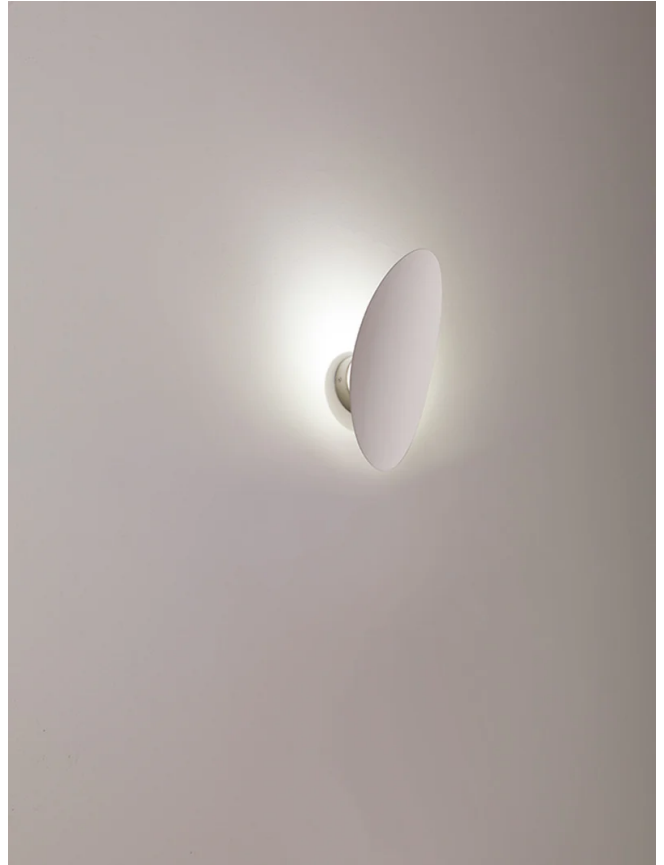

Masai Wall Light

by Marco Pagnoncelli

The peculiarity of MASAI is its curved shield on which the light is projected from an oval source. This collection of indirect wall, ceiling and pendant lamps consists of slimline die-cast aluminum profiles with inbuilt LEDs. The simple geometry and essential shape of MASAI creates a clean and sophisticated aesthetic, while its soft indirect lighting produces a comfortable atmosphere. The Masai wall lamp is available in two sizes in a variety of finish options. Made in Italy.

Designer	Marco Pagnoncelli
Supplier	Icone
Country	Italy
SKU	IC A/MASAI
Warranty	2yr commercial / 3yr residential
Finish Options	Black, Bronze, Iron, White
Size Options	Large, Small
Version Options	2700K, 3000K