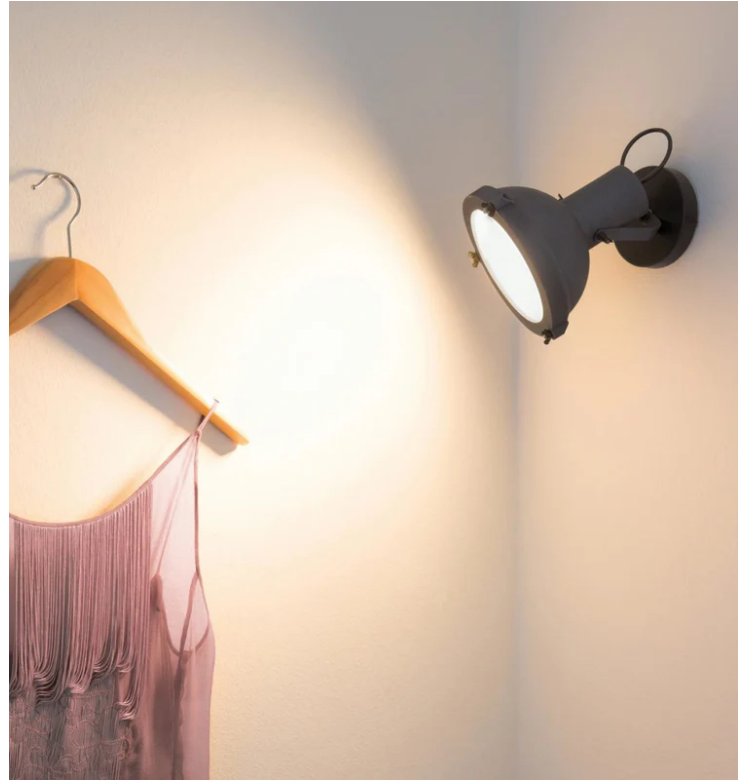

## Projecteur 165 Ceiling/Wall Outdoor

by Le Corbusier

Outdoor 165 adjustable version of the Projecteur 365 featuring an aluminum body coated in moka, night blue or white sand. The curved diffuser glass is sandblasted on the inner side. The clamp and canopies are painted in a matte black finish, accompanied by screws and small black chrome metal components. It offers diffused and adjustable light output and holds an IP44 rating for outdoor use. Classic design by Le Corbusier and made in Italy.