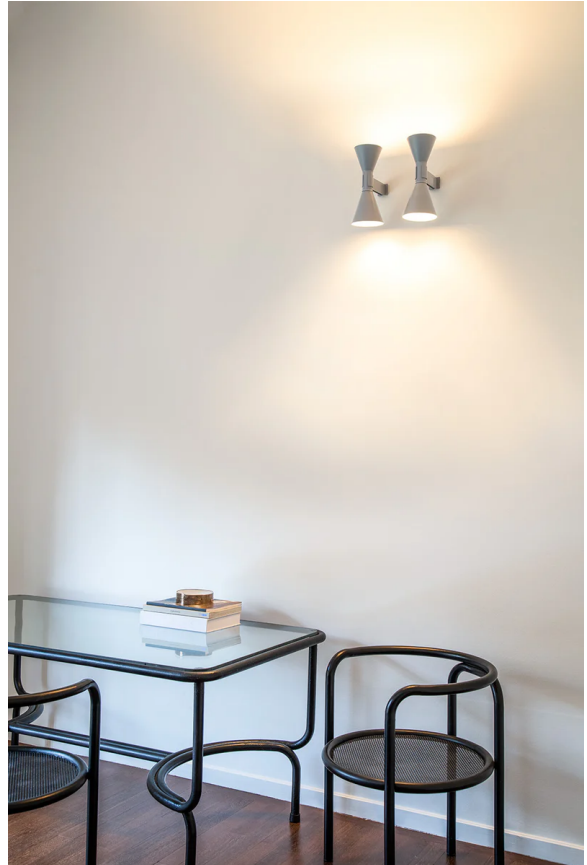

Applique De Marseille Mini

by Le Corbusier

Mini version of the iconic Applique de Marseille, designed by Le Corbusier for his Parisian flat in Rue Nungesser et Coli. A wall lamp for direct and diffused light: two cone-shaped lampshades direct the light up and down, providing homogenous and sharp light beams. Available in matte grey, whitewash or black finish with an internal white diffuser.

Designer	Le Corbusier
Supplier	Nemo
Country	Italy
SKU	NE A/APPLIQUE/MINI
Warranty	12 months
Finish Options	Black, Grey, White

Product Dimensions