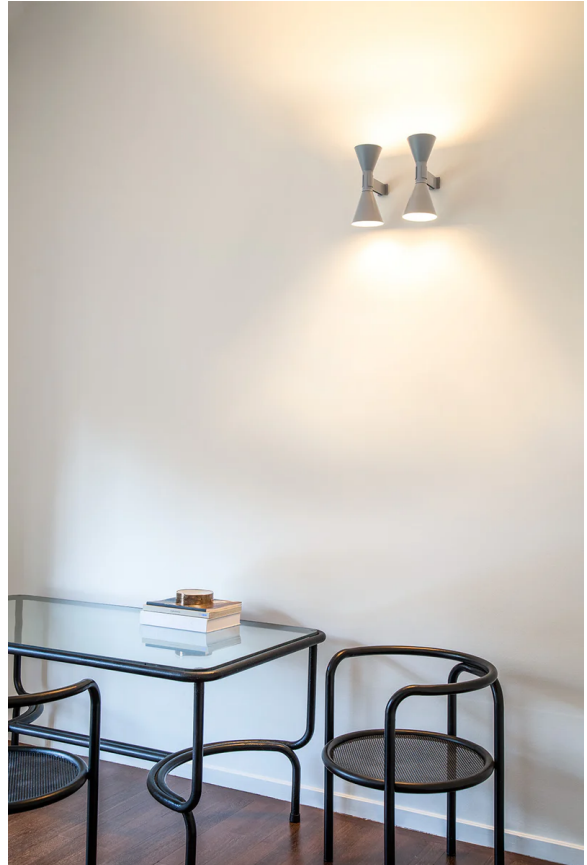

## Applique De Marseille Mini

by Le Corbusier

Mini version of the iconic Applique de Marseille, designed by Le Corbusier for his Parisian flat in Rue Nungesser et Coli. A wall lamp for direct and diffused light: two cone-shaped lampshades direct the light up and down, providing homogenous and sharp light beams. Available in matte grey, whitewash or black finish with an internal white diffuser.