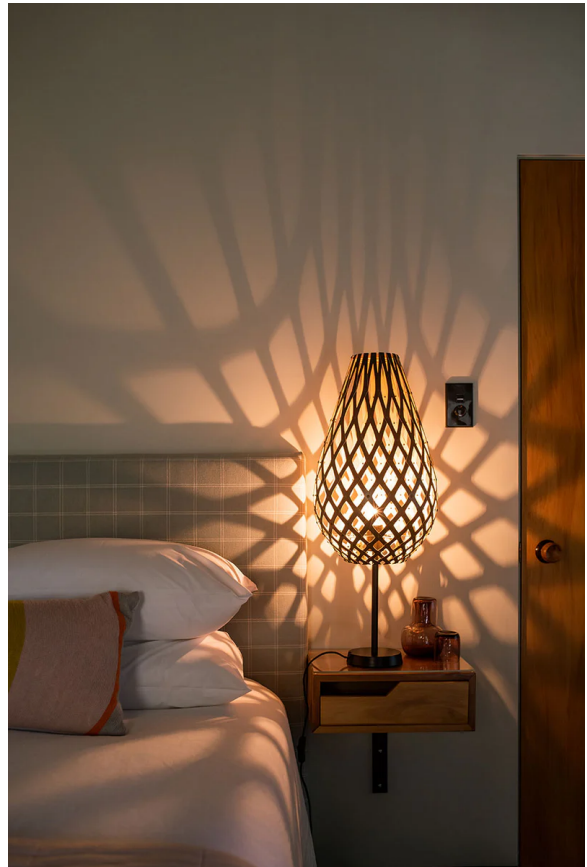

## Koura Table Lamp

by David Trubridge

The droplet-like form of Koura mimics the curled form of our native freshwater shrimp koura, named by the indigenous Maori people. David was also inspired by the intricately made traps used by early Maori to catch koura. Thanks to a special adapter, the iconic Koura is now available as a table lamp with black or white base option. These smaller lights make excellent accent lamps, casting shadows against nearby walls.

<b>Designer</b>	David Trubridge
<b>Supplier</b>	David Trubridge
<b>Country</b>	New Zealand
<b>SKU</b>	DT LT/KOURA
<b>Warranty</b>	12 months
<b>Shade Finish Options</b>	Aqua, Bamboo, Black, Black 2 Sides, Blue, Lime, Orange, Pink, Red, White, White 2 Sides
<b>Base Finish Options</b>	Black, White
<b>Size Options</b>	Large, Small