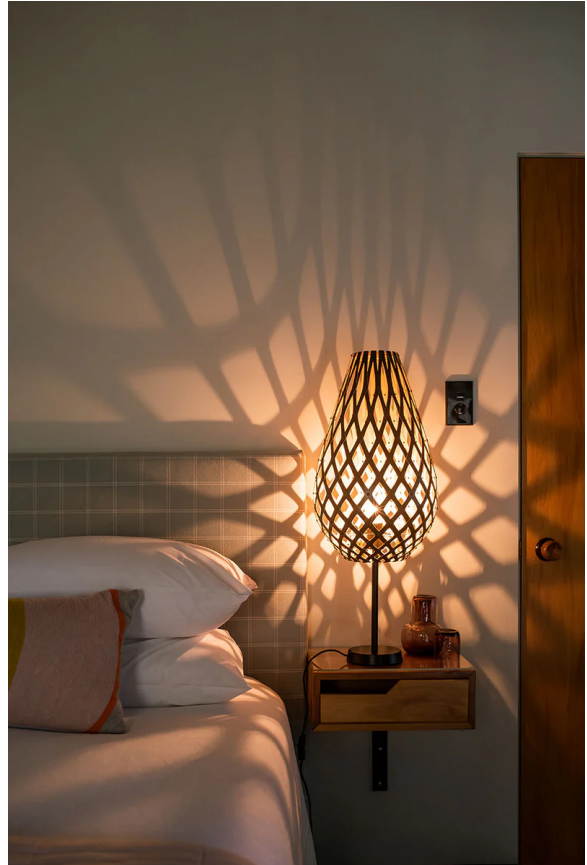

Koura Table Lamp

by David Trubridge

The droplet-like form of Koura mimics the curled form of our native freshwater shrimp koura, named by the indigenous Maori people. David was also inspired by the intricately made traps used by early Maori to catch koura. Thanks to a special adapter, the iconic Koura is now available as a table lamp with black or white base option. These smaller lights make excellent accent lamps, casting shadows against nearby walls.

Designer	David Trubridge
Supplier	David Trubridge
Country	New Zealand
SKU	DT LT/KOURA
Warranty	12 months
Shade Finish Options	Aqua, Bamboo, Black, Black 2 Sides, Blue, Lime, Orange, Pink, Red, White, White 2 Sides
Base Finish Options	Black, White
Size Options	Large, Small