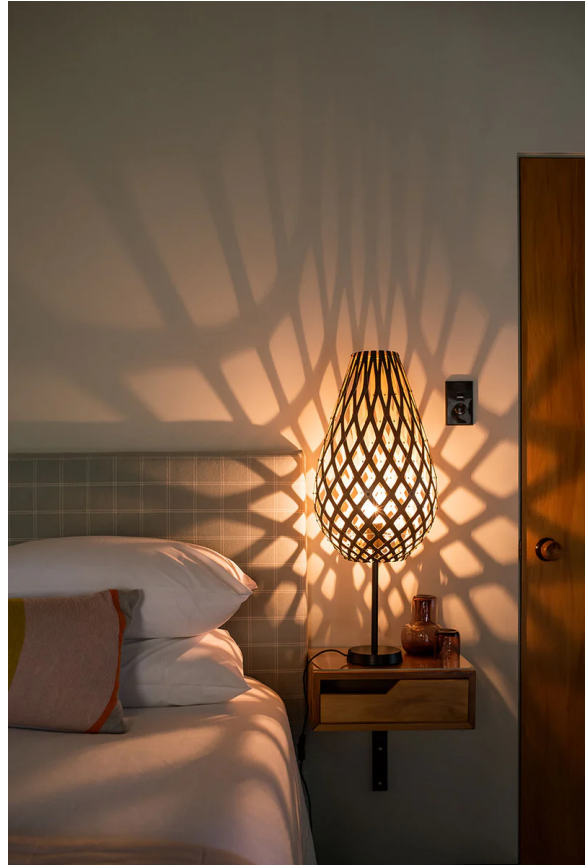

## Koura Table Lamp

by David Trubridge

The droplet-like form of Koura mimics the curled form of our native freshwater shrimp koura, named by the indigenous Maori people. David was also inspired by the intricately made traps used by early Maori to catch koura. Thanks to a special adapter, the iconic Koura is now available as a table lamp with black or white base option. These smaller lights make excellent accent lamps, casting shadows against nearby walls.

|                             |   |
|-----------------------------|---|
| <b>Designer</b>             | David Trubridge   |
| <b>Supplier</b>             | David Trubridge   |
| <b>Country</b>              | New Zealand   |
| <b>SKU</b>                  | DT LT/KOURA   |
| <b>Warranty</b>             | 12 months   |
| <b>Shade Finish Options</b> | Aqua, Bamboo, Black, Black 2 Sides, Blue, Lime, Orange, Pink, Red, White, White 2 Sides |
| <b>Base Finish Options</b>  | Black, White  |
| <b>Size Options</b>         | Large, Small  |