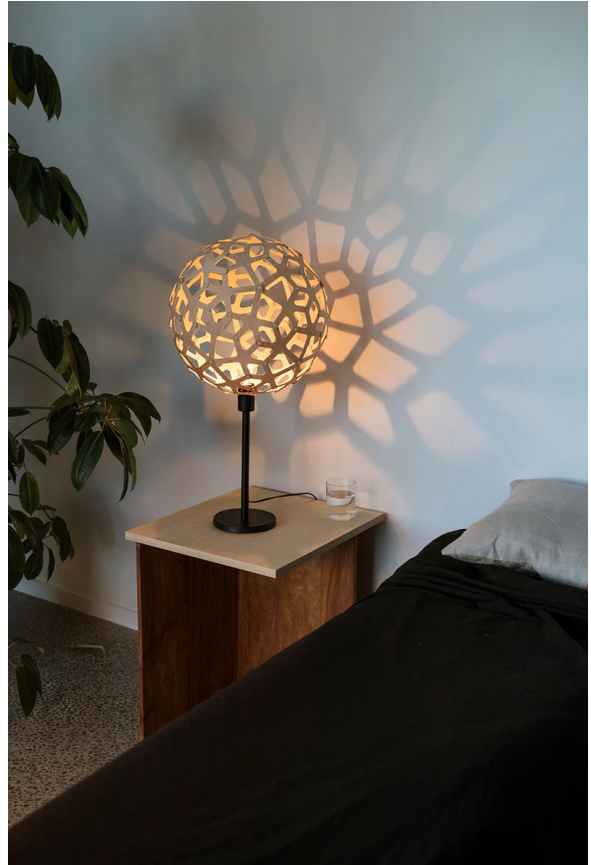

Coral Table Lamp

by David Trubridge

Coral is based on one of the geometric polyhedra that have interested David since he was a boy. The intricate form is made from just one single component repeated 60 times. Thanks to a special adapter, the iconic Coral is now available as a table lamp with black or white base option. These smaller lights make excellent accent lamps, casting shadows against nearby walls.

Designer	David Trubridge
Supplier	David Trubridge
Country	New Zealand
SKU	DT LT/CORAL
Warranty	12 months
Shade Finish Options	Aqua, Bamboo, Black, Black 2 Sides, Blue, Lime, Orange, Pink, Red, White, White 2 Sides
Base Finish Options	Black, White
Size Options	Large, Small