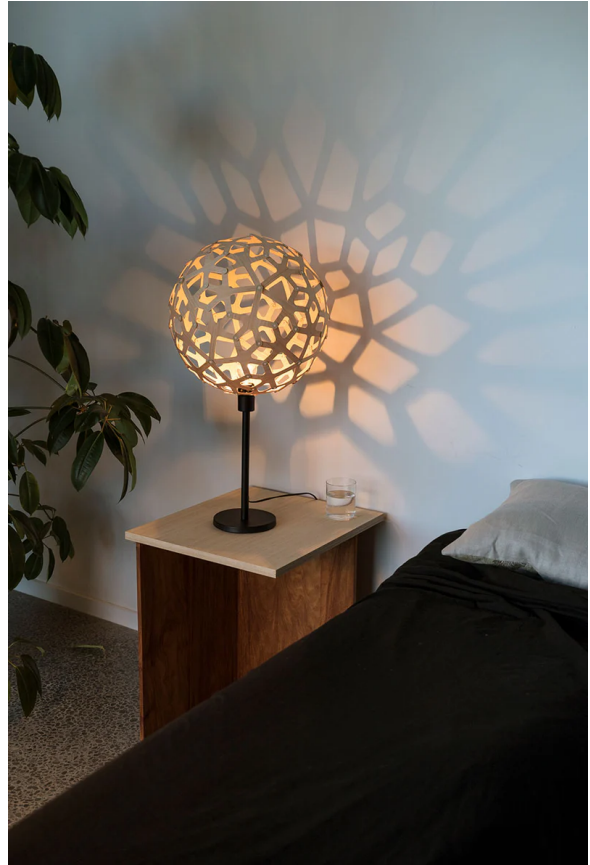

## Coral Table Lamp

by David Trubridge

Coral is based on one of the geometric polyhedra that have interested David since he was a boy. The intricate form is made from just one single component repeated 60 times. Thanks to a special adapter, the iconic Coral is now available as a table lamp with black or white base option. These smaller lights make excellent accent lamps, casting shadows against nearby walls.

<b>Designer</b>	David Trubridge
<b>Supplier</b>	David Trubridge
<b>Country</b>	New Zealand
<b>SKU</b>	DT LT/CORAL
<b>Warranty</b>	12 months
<b>Shade Finish Options</b>	Aqua, Bamboo, Black, Black 2 Sides, Blue, Lime, Orange, Pink, Red, White, White 2 Sides
<b>Base Finish Options</b>	Black, White
<b>Size Options</b>	Large, Small