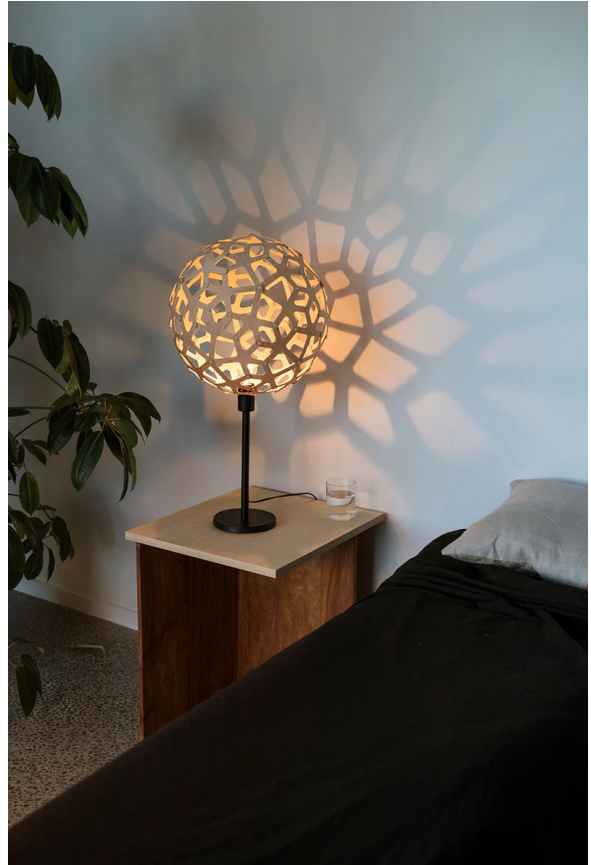

## Coral Table Lamp

by David Trubridge

Coral is based on one of the geometric polyhedra that have interested David since he was a boy. The intricate form is made from just one single component repeated 60 times. Thanks to a special adapter, the iconic Coral is now available as a table lamp with black or white base option. These smaller lights make excellent accent lamps, casting shadows against nearby walls.

<b>Designer</b>	David Trubridge
<b>Supplier</b>	David Trubridge
<b>Country</b>	New Zealand
<b>SKU</b>	DT LT/CORAL
<b>Warranty</b>	12 months
<b>Shade Finish Options</b>	Aqua, Bamboo, Black, Black 2 Sides, Blue, Lime, Orange, Pink, Red, White, White 2 Sides
<b>Base Finish Options</b>	Black, White
<b>Size Options</b>	Large, Small