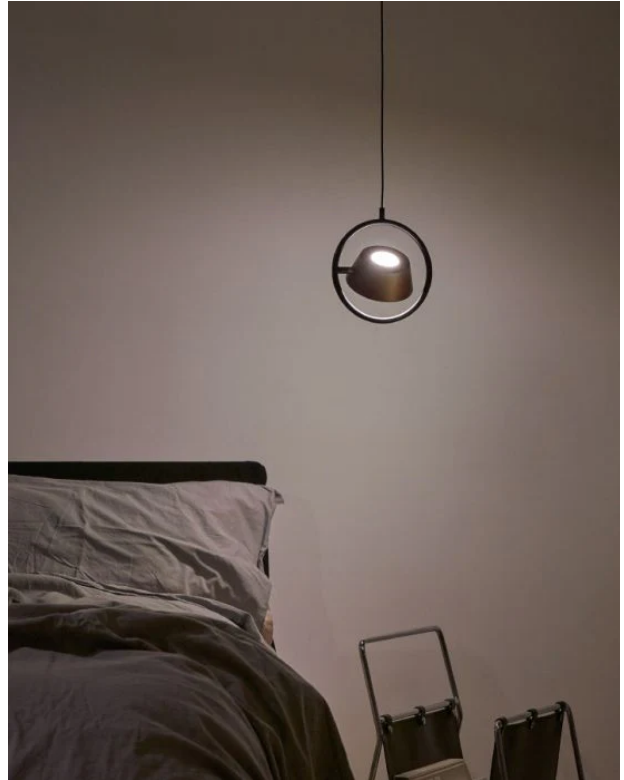

Olo Pendant

by Hui Lun Li

The OLO pendant by Seed Design is unique in that the shade is also the light source. The innovative design embeds an LED within the interior of the rotatable shade, creating an "invisible light source" effect. This also ensures that the light emitting surfaces are kept out of line-of-sight, reducing glare to a minimum. Available in a variety of finish options.