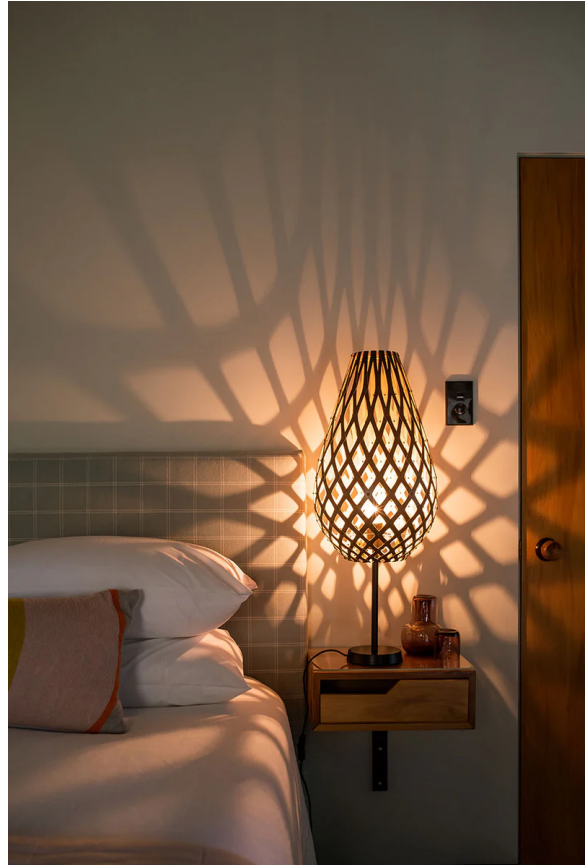

## Koura Table Lamp

by David Trubridge

The droplet-like form of Koura mimics the curled form of our native freshwater shrimp koura, named by the indigenous Maori people. David was also inspired by the intricately made traps used by early Maori to catch koura. Thanks to a special adapter, the iconic Koura is now available as a table lamp with black or white base option. These smaller lights make excellent accent lamps, casting shadows against nearby walls.

<b>Designer</b>	David Trubridge
<b>Supplier</b>	David Trubridge
<b>Country</b>	New Zealand
<b>SKU</b>	DT LT/KOURA
<b>Warranty</b>	12 months
<b>Shade Finish Options</b>	Aqua, Bamboo, Black, Black 2 Sides, Blue, Lime, Orange, Pink, Red, White, White 2 Sides
<b>Base Finish Options</b>	Black, White
<b>Size Options</b>	Large, Small