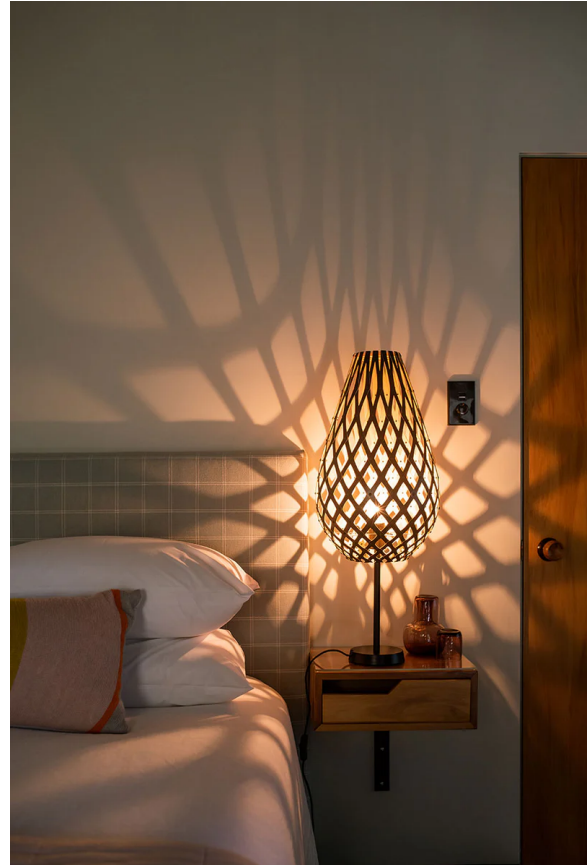

Koura Table Lamp

by David Trubridge

The droplet-like form of Koura mimics the curled form of our native freshwater shrimp koura, named by the indigenous Maori people. David was also inspired by the intricately made traps used by early Maori to catch koura. Thanks to a special adapter, the iconic Koura is now available as a table lamp with black or white base option. These smaller lights make excellent accent lamps, casting shadows against nearby walls.

Designer	David Trubridge
Supplier	David Trubridge
Country	New Zealand
SKU	DT LT/KOURA
Warranty	12 months
Shade Finish Options	Aqua, Bamboo, Black, Black 2 Sides, Blue, Lime, Orange, Pink, Red, White, White 2 Sides
Base Finish Options	Black, White
Size Options	Large, Small